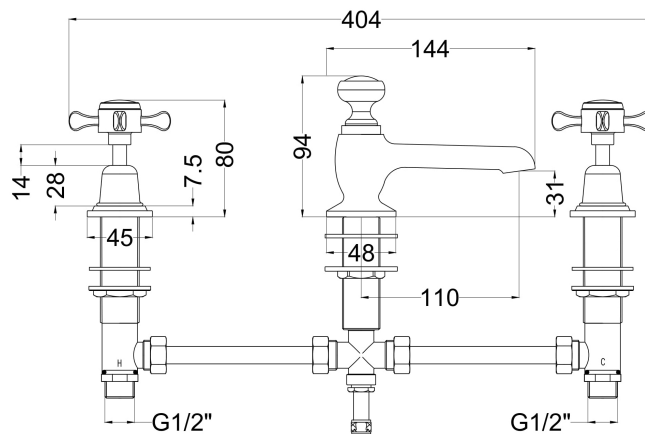

Sales Code: SEL307DX

Description: Selby Xhead 3Th Dm Basin Tap & Waste

Product Dimensions

Height (mm):	94
Width (mm):	246
Depth (mm):	140
Length (mm):	
Nett Weight (kg):	2.9

Packaging Dimensions

Height (mm):	75
Width (mm):	150
Depth (mm):	430
Gross Weight (kg):	2.9

Packaging Data

Box Colour:	White Cardboard Box
Box Qty:	1
Label Size:	100 x 50
Label Colour:	White Label
Label Qty:	1

Outer Box Dimensions (If Applicable)

Height (mm):	370
Width (mm):	350
Depth (mm):	405
Length (mm):	
Gross Weight (kg):	25
Barcode:	5056462623825

Product Details

Country of Origin:	United Kingdom
Fitting Instruction:	No
Product Material:	Brass
Control Type:	Manual
Waste Included:	Waste Included
Waste Type:	Pop-Up
WRAS Approval: No	Approval No: N/A
Valve/Cartridge Type:	1/4 Turn Ceramic Disc
Colour/Finish:	Chrome
Mount Type:	Deck
Operating Pressure (bar):	0.1

Flow Rates: (Litres Per Min)	0.1 bar: 5,6	0.5 bar: 14	1 bar: 20,2	2 bar: 29	3 bar: 35,4
Pipe Size:	15 mm				
Pipe Centres:	N/A				