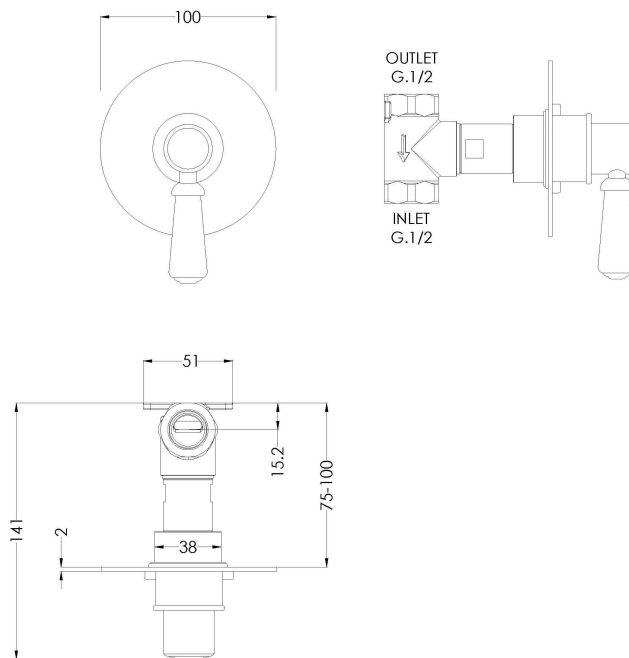

Sales Code: SELST10

Description: Selby Concealed Stop Tap

Product Dimensions

Length (mm):	
Width (mm):	100
Height (mm):	100
Depth (mm):	141
Nett Weight (kg):	0.9

Packaging Dimensions

Length (mm):	175
Width (mm):	157
Height (mm):	100
Gross Weight (kg):	0.9

Packaging Data

Box Colour:	White Cardboard Box
Box Qty:	1
Label Size:	100 x 50
Label Colour:	White Label
Label Qty:	1

Outer Box Dimensions (If Applicable)

Length (mm):	
Width (mm):	330
Height (mm):	560
Depth (mm):	195
Gross Weight (kg):	
Barcode:	5056462623917

Product Details

Country of Origin:	United Kingdom
Fitting Instruction:	No
Product Material:	Brass
Mount Type:	Recessed, Wall
Outlet Elbow Supplied:	No
Easy Clean:	Not Applicable
Head Included:	No
Handset Included:	No
Body Jets Included:	No
No of Body Jets:	Not Applicable
Operating Pressure (bar):	0.2
Valve/Cartridge Type:	1/4 Turn Ceramic Disc
Flow Rates (L/min):	0.1 bar: 5.4 0.5 bar: 13.4 1 bar: 19.2 2 bar: 27.5 3 bar: 33.3
TMV2 Approved:	No Approval No: N/A
TMV3 Approved:	No Approval No: N/A
WRAS Approved:	No Approval No: N/A
Head Function:	Not Applicable
Handset Function:	Not Applicable
Body Jet Info:	Not Applicable
Pipe Size:	15 mm
Pipe Centres:	N/A
Colour/Finish:	Chrome
Hose Included:	Not Applicable
No. of Outlets:	1