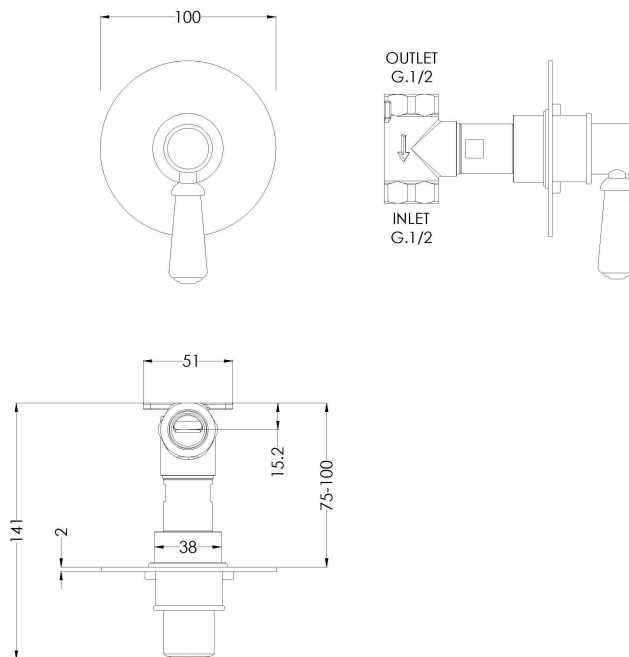

Sales Code: SELST10

Description: Selby Concealed Stop Tap

Product Dimensions

Length (mm):	
Width (mm):	100
Height (mm):	100
Depth (mm):	141
Nett Weight (kg):	0.9

Packaging Dimensions

Length (mm):	175
Width (mm):	157
Height (mm):	100
Gross Weight (kg):	0.9

Packaging Data

Box Colour:	White Cardboard Box
Box Qty:	1
Label Size:	100 x 50
Label Colour:	White Label
Label Qty:	1

Outer Box Dimensions (If Applicable)

Length (mm):	
Width (mm):	330
Height (mm):	560
Depth (mm):	195
Gross Weight (kg):	
Barcode:	5056462623917

Product Details

Country of Origin:	United Kingdom
Fitting Instruction:	No
Product Material:	Brass
Mount Type:	Recessed, Wall
Outlet Elbow Supplied:	No
Easy Clean:	Not Applicable
Head Included:	No
Handset Included:	No
Body Jets Included:	No
No of Body Jets:	Not Applicable
Operating Pressure (bar):	0.2
Valve/Cartridge Type:	1/4 Turn Ceramic Disc
Flow Rates (L/min):	0.1 bar: 5.4 0.5 bar: 13.4 1 bar: 19.2 2 bar: 27.5 3 bar: 33.3
TMV2 Approved:	No Approval No: N/A
TMV3 Approved:	No Approval No: N/A
WRAS Approved:	No Approval No: N/A
Head Function:	Not Applicable
Handset Function:	Not Applicable
Body Jet Info:	Not Applicable
Pipe Size:	15 mm
Pipe Centres:	N/A
Colour/Finish:	Chrome
Hose Included:	Not Applicable
No. of Outlets:	1