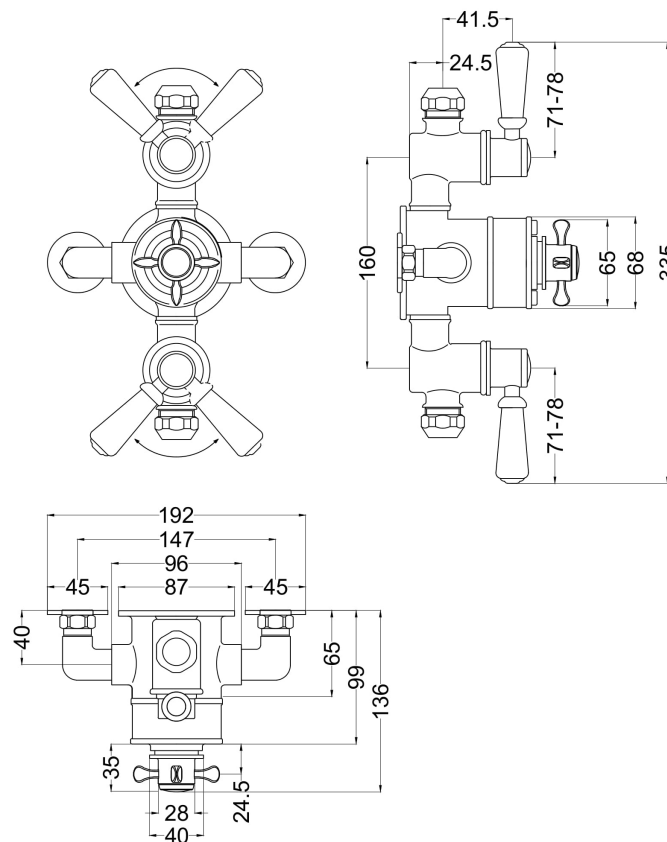

### Product Dimensions

Length (mm):	
Width (mm):	195
Height (mm):	332
Depth (mm):	135
Nett Weight (kg):	3.7

### Packaging Dimensions

Length (mm):	245
Width (mm):	215
Height (mm):	170
Gross Weight (kg):	3.7

### Outer Box Dimensions (If Applicable)

Length (mm):	
Width (mm):	450
Height (mm):	370
Depth (mm):	500
Gross Weight (kg):	
Barcode:	5056462623948

### Product Details

Country of Origin:	United Kingdom
Fitting Instruction:	No
Product Material:	Brass
Mount Type:	Wall
Outlet Elbow Supplied:	Not Applicable
Easy Clean:	Not Applicable
Head Included:	No
Handset Included:	No
Body Jets Included:	No
No of Body Jets:	Not Applicable
Operating Pressure (bar):	0.1
Valve/Cartridge Type:	1/4 Turn Ceramic Disc
Flow Rates (L/min):	0.1 bar: 4.5    0.5 bar: 13    1 bar: 18.5    2 bar: 26    3 bar: 33
TMV2 Approved:	No    Approval No: N/A
TMV3 Approved:	No    Approval No: N/A
WRAS Approved:	No    Approval No: N/A
Head Function:	Not Applicable
Handset Function:	Not Applicable
Body Jet Info:	Not Applicable
Pipe Size:	15 mm
Pipe Centres:	150
Colour/Finish:	Chrome
Hose Included:	Not Applicable
No. of Outlets:	2