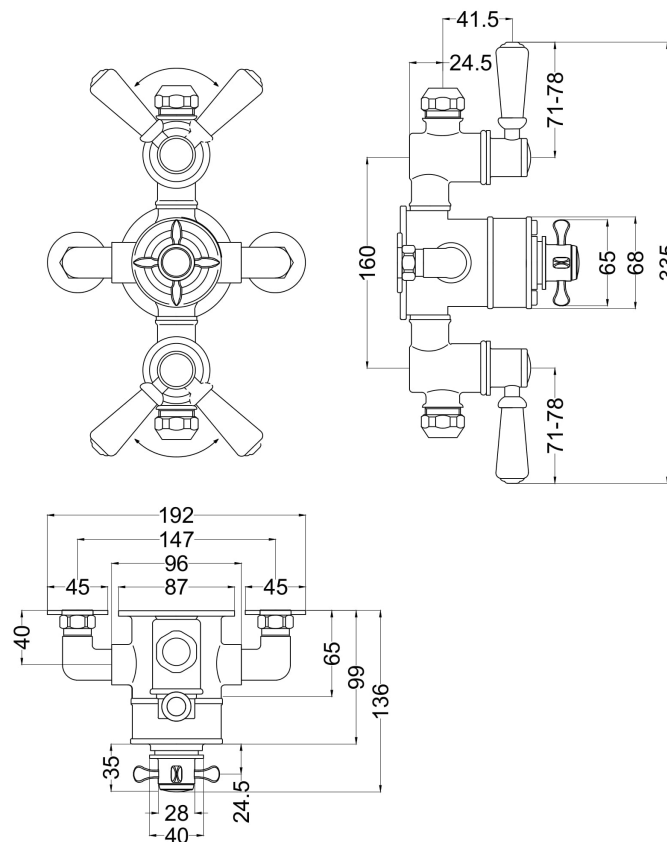

Sales Code: SELTR02E

Description: Selby Triple Exposed Shower Valve

Product Dimensions

Length (mm):	
Width (mm):	195
Height (mm):	332
Depth (mm):	135
Nett Weight (kg):	3.7

Packaging Dimensions

Length (mm):	245
Width (mm):	215
Height (mm):	170
Gross Weight (kg):	3.7

Packaging Data

Box Colour:	White Cardboard Box
Box Qty:	1
Label Size:	100 x 50
Label Colour:	White Label
Label Qty:	1

Outer Box Dimensions (If Applicable)

Length (mm):	
Width (mm):	450
Height (mm):	370
Depth (mm):	500
Gross Weight (kg):	
Barcode:	5056462623948

Product Details

Country of Origin:	United Kingdom
Fitting Instruction:	No
Product Material:	Brass
Mount Type:	Wall
Outlet Elbow Supplied:	Not Applicable
Easy Clean:	Not Applicable
Head Included:	No
Handset Included:	No
Body Jets Included:	No
No of Body Jets:	Not Applicable
Operating Pressure (bar):	0.1
Valve/Cartridge Type:	1/4 Turn Ceramic Disc
Flow Rates (L/min):	0.1 bar: 4.5 0.5 bar: 13 1 bar: 18.5 2 bar: 26 3 bar: 33
TMV2 Approved:	No Approval No: N/A
TMV3 Approved:	No Approval No: N/A
WRAS Approved:	No Approval No: N/A
Head Function:	Not Applicable
Handset Function:	Not Applicable
Body Jet Info:	Not Applicable
Pipe Size:	15 mm
Pipe Centres:	150
Colour/Finish:	Chrome
Hose Included:	Not Applicable
No. of Outlets:	2