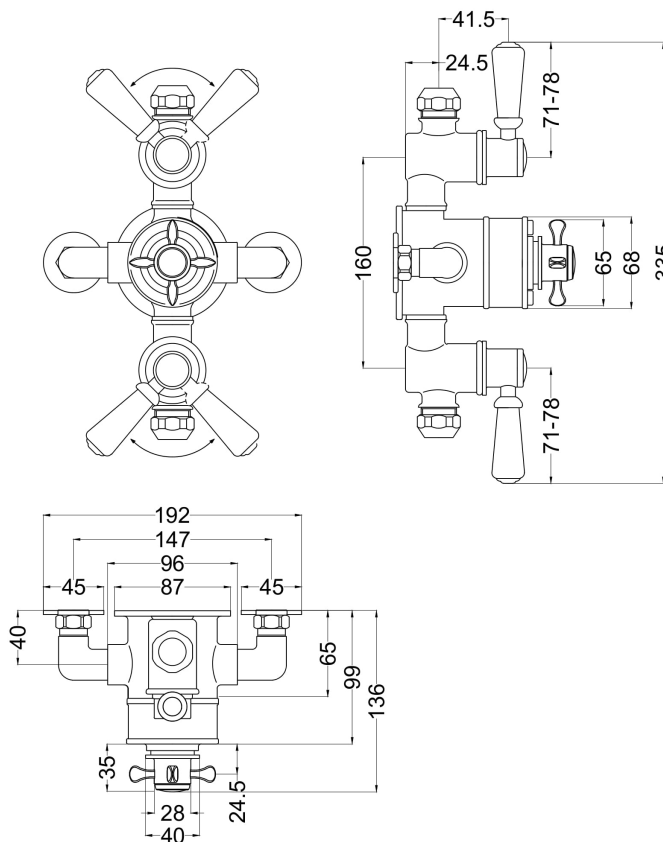

Sales Code: SELTR02E

Description: Selby Triple Exposed Shower Valve

Product Dimensions

Length (mm):	
Width (mm):	195
Height (mm):	332
Depth (mm):	135
Nett Weight (kg):	3.7

Packaging Dimensions

Length (mm):	245
Width (mm):	215
Height (mm):	170
Gross Weight (kg):	3.7

Packaging Data

Box Colour:	White Cardboard Box
Box Qty:	1
Label Size:	100 x 50
Label Colour:	White Label
Label Qty:	1

Outer Box Dimensions (If Applicable)

Length (mm):	
Width (mm):	450
Height (mm):	370
Depth (mm):	500
Gross Weight (kg):	
Barcode:	5056462623948

Product Details

Country of Origin:	United Kingdom
Fitting Instruction:	No
Product Material:	Brass
Mount Type:	Wall
Outlet Elbow Supplied:	Not Applicable
Easy Clean:	Not Applicable
Head Included:	No
Handset Included:	No
Body Jets Included:	No
No of Body Jets:	Not Applicable
Operating Pressure (bar):	0.1
Valve/Cartridge Type:	1/4 Turn Ceramic Disc
Flow Rates (L/min):	0.1 bar: 4.5 0.5 bar: 13 1 bar: 18.5 2 bar: 26 3 bar: 33
TMV2 Approved:	No Approval No: N/A
TMV3 Approved:	No Approval No: N/A
WRAS Approved:	No Approval No: N/A
Head Function:	Not Applicable
Handset Function:	Not Applicable
Body Jet Info:	Not Applicable
Pipe Size:	15 mm
Pipe Centres:	150
Colour/Finish:	Chrome
Hose Included:	Not Applicable
No. of Outlets:	2