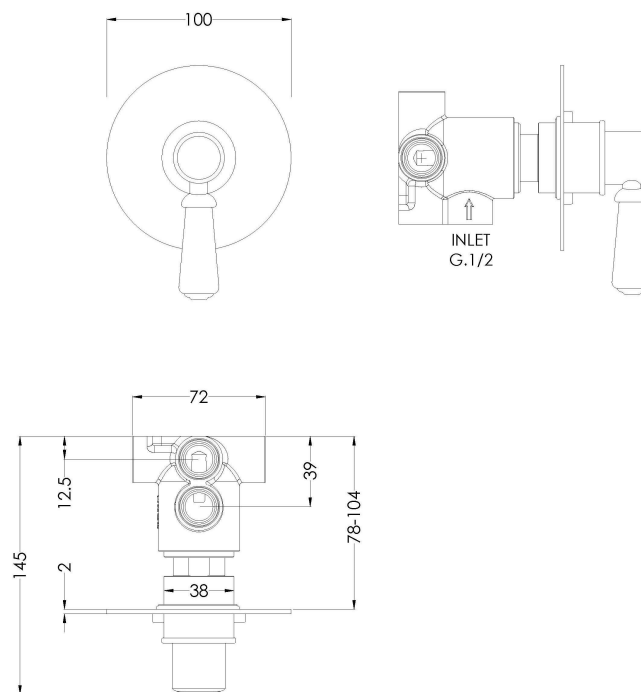

Sales Code: SELWD14

Description: Selby Concealed Diverter 2/3/4 Way

Product Dimensions

Length (mm):	
Width (mm):	100
Height (mm):	100
Depth (mm):	145
Nett Weight (kg):	1.1

Packaging Dimensions

Length (mm):	189
Width (mm):	175
Height (mm):	124
Gross Weight (kg):	1.1

Packaging Data

Box Colour:	White Cardboard Box
Box Qty:	1
Label Size:	100 x 50
Label Colour:	White Label
Label Qty:	1

Outer Box Dimensions (If Applicable)

Length (mm):	
Width (mm):	370
Height (mm):	720
Depth (mm):	220
Gross Weight (kg):	
Barcode:	5056462623924

Product Details

Country of Origin:	United Kingdom
Fitting Instruction:	No
Product Material:	Brass
Mount Type:	Recessed, Wall
Outlet Elbow Supplied:	No
Easy Clean:	Not Applicable
Head Included:	No
Handset Included:	No
Body Jets Included:	No
No of Body Jets:	Not Applicable
Operating Pressure (bar):	0.2
Valve/Cartridge Type:	1/4 Turn Ceramic Disc
Flow Rates (L/min):	0.1 bar: 5.2 0.5 bar: 13.3 1 bar: 19.1 2 bar: 27 3 bar: 33.2
TMV2 Approved:	No Approval No: N/A
TMV3 Approved:	No Approval No: N/A
WRAS Approved:	No Approval No: N/A
Head Function:	Not Applicable
Handset Function:	Not Applicable
Body Jet Info:	Not Applicable
Pipe Size:	15 mm
Pipe Centres:	N/A
Colour/Finish:	Chrome
Hose Included:	Not Applicable
No. of Outlets:	4