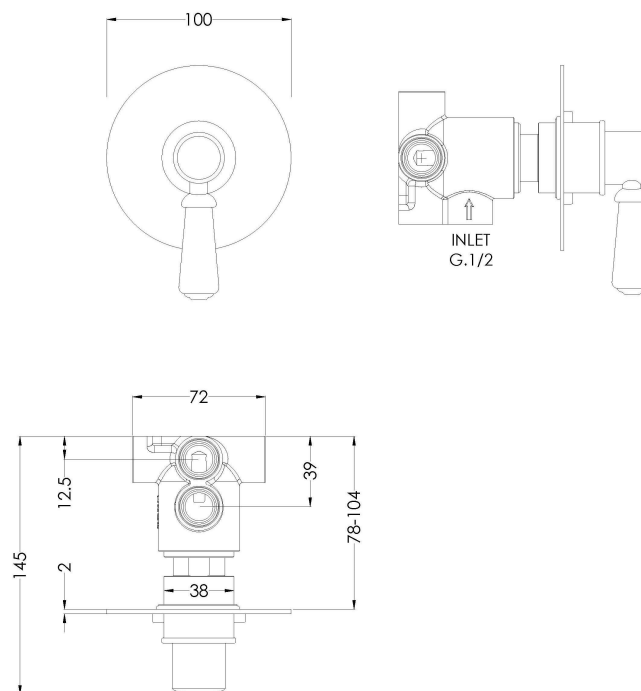

Sales Code: SELWD14

Description: Selby Concealed Diverter 2/3/4 Way

Product Dimensions

Length (mm):	
Width (mm):	100
Height (mm):	100
Depth (mm):	145
Nett Weight (kg):	1.1

Packaging Dimensions

Length (mm):	189
Width (mm):	175
Height (mm):	124
Gross Weight (kg):	1.1

Packaging Data

Box Colour:	White Cardboard Box
Box Qty:	1
Label Size:	100 x 50
Label Colour:	White Label
Label Qty:	1

Outer Box Dimensions (If Applicable)

Length (mm):	
Width (mm):	370
Height (mm):	720
Depth (mm):	220
Gross Weight (kg):	
Barcode:	5056462623924

Product Details

Country of Origin:	United Kingdom
Fitting Instruction:	No
Product Material:	Brass
Mount Type:	Recessed, Wall
Outlet Elbow Supplied:	No
Easy Clean:	Not Applicable
Head Included:	No
Handset Included:	No
Body Jets Included:	No
No of Body Jets:	Not Applicable
Operating Pressure (bar):	0.2
Valve/Cartridge Type:	1/4 Turn Ceramic Disc
Flow Rates (L/min):	0.1 bar: 5.2 0.5 bar: 13.3 1 bar: 19.1 2 bar: 27 3 bar: 33.2
TMV2 Approved:	No Approval No: N/A
TMV3 Approved:	No Approval No: N/A
WRAS Approved:	No Approval No: N/A
Head Function:	Not Applicable
Handset Function:	Not Applicable
Body Jet Info:	Not Applicable
Pipe Size:	15 mm
Pipe Centres:	N/A
Colour/Finish:	Chrome
Hose Included:	Not Applicable
No. of Outlets:	4