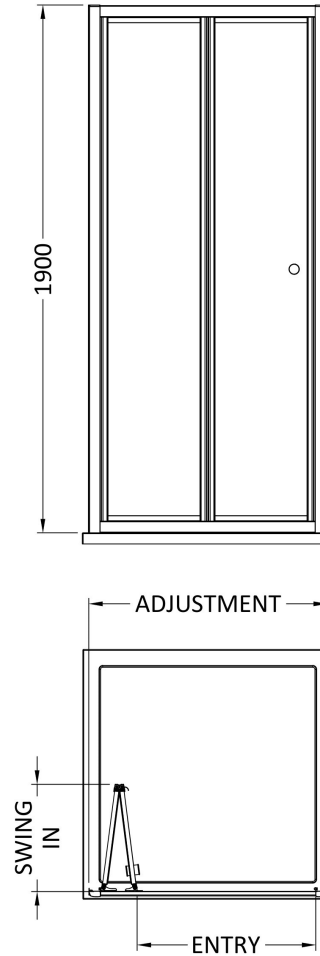

Sales Code: SMBD10-E6

Description: 1900 X 1000mm Bi-Fold Shower Door

Product Dimensions

Height (mm):	1900
Width (mm):	990
Depth (mm):	39
Nett Weight (kg):	28.2

Packaging Dimensions

Height (mm):	1955
Width (mm):	995
Length (mm):	85
Gross Weight (kg):	28.2

Packaging Data

Box Colour:	Brown Cardboard Box - Printed
Box Qty:	1
Label Size:	100 x 50
Label Colour:	Not Applicable
Label Qty:	0

Outer Box Dimensions (If Applicable)

Height (mm):	
Width (mm):	
Depth (mm):	
Length (mm):	
Gross Weight (kg):	
Barcode:	5056678433546

Product Details

Country of Origin:	China
Fitting Instruction:	No
CE & UKCA:	No
Profile Material:	Aluminium
Profile Finish:	Chrome
Adjustments (mm):	950mm - 990mm
Entry Width (mm):	736mm
Swing In Dim (mm):	435mm
Swing Out Dim (mm):	N/A
Radius (mm):	Not Applicable
Glass Thickness (mm):	4
Easy Fit:	Yes
Easy Clean:	No
Handle Style:	Knob Handle
Handle Material:	ABS
Enclosure Design:	Framed
Wheel Type:	Captive And Fixed.
Support Bar Included:	Support Bar Not Included
Extras:	None