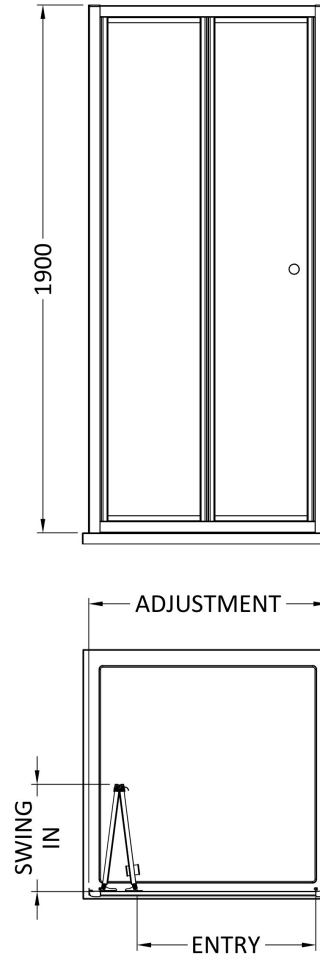

Sales Code: SMBD11-E6

Description: 1900 X 1100mm Bi-Fold Shower Door

Product Dimensions

Height (mm):	1900
Width (mm):	1090
Depth (mm):	39
Nett Weight (kg):	28.3

Packaging Dimensions

Height (mm):	1955
Width (mm):	1095
Length (mm):	85
Gross Weight (kg):	28.3

Packaging Data

Box Colour:	Brown Cardboard Box - Printed
Box Qty:	1
Label Size:	100 x 50
Label Colour:	Not Applicable
Label Qty:	0

Outer Box Dimensions (If Applicable)

Height (mm):	
Width (mm):	
Depth (mm):	
Length (mm):	
Gross Weight (kg):	
Barcode:	5056678433553

Product Details

Country of Origin:	China
Fitting Instruction:	No
CE & UKCA:	No
Profile Material:	Aluminium
Profile Finish:	Chrome
Adjustments (mm):	1050mm - 1090mm
Entry Width (mm):	836mm
Swing In Dim (mm):	485mm
Swing Out Dim (mm):	N/A
Radius (mm):	Not Applicable
Glass Thickness (mm):	4
Easy Fit:	Yes
Easy Clean:	No
Handle Style:	Knob Handle
Handle Material:	ABS
Enclosure Design:	Framed
Wheel Type:	Captive And Fixed.
Support Bar Included:	Support Bar Not Included
Extras:	None