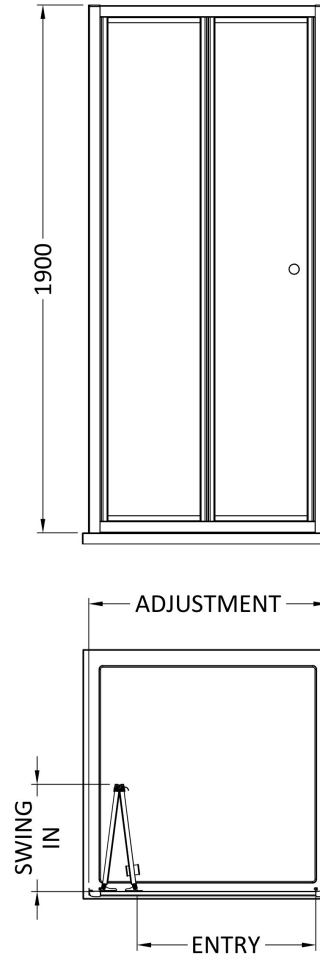

Sales Code: SMBD12-E6

Description: 1900 X 1200mm Bi-Fold Shower Door

Product Dimensions

Height (mm):	1900
Width (mm):	1190
Depth (mm):	39
Nett Weight (kg):	30.2

Packaging Dimensions

Height (mm):	1955
Width (mm):	1195
Length (mm):	85
Gross Weight (kg):	30.2

Packaging Data

Box Colour:	Brown Cardboard Box - Printed
Box Qty:	1
Label Size:	100 x 50
Label Colour:	Not Applicable
Label Qty:	0

Outer Box Dimensions (If Applicable)

Height (mm):	
Width (mm):	
Depth (mm):	
Length (mm):	
Gross Weight (kg):	
Barcode:	5056678433560

Product Details

Country of Origin:	China
Fitting Instruction:	No
CE & UKCA:	No
Profile Material:	Aluminium
Profile Finish:	Chrome
Adjustments (mm):	1150mm - 1190mm
Entry Width (mm):	936mm
Swing In Dim (mm):	535mm
Swing Out Dim (mm):	N/A
Radius (mm):	Not Applicable
Glass Thickness (mm):	4
Easy Fit:	Yes
Easy Clean:	No
Handle Style:	Knob Handle
Handle Material:	ABS
Enclosure Design:	Framed
Wheel Type:	Captive And Fixed.
Support Bar Included:	Support Bar Not Included
Extras:	None