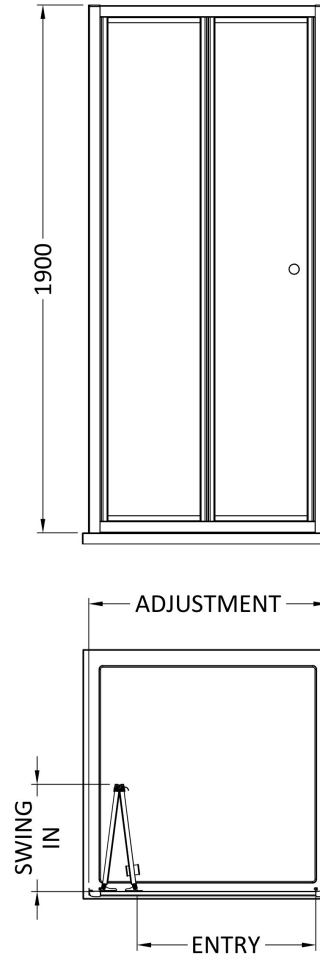

Sales Code: SMBD12-E6

Description: 1900 X 1200mm Bi-Fold Shower Door

**Product Dimensions**

Height (mm):	1900
Width (mm):	1190
Depth (mm):	39
Nett Weight (kg):	30.2

**Packaging Dimensions**

Height (mm):	1955
Width (mm):	1195
Length (mm):	85
Gross Weight (kg):	30.2

**Packaging Data**

Box Colour:	Brown Cardboard Box - Printed
Box Qty:	1
Label Size:	100 x 50
Label Colour:	Not Applicable
Label Qty:	0

**Outer Box Dimensions (If Applicable)**

Height (mm):	
Width (mm):	
Depth (mm):	
Length (mm):	
Gross Weight (kg):	
Barcode:	5056678433560

**Product Details**

Country of Origin:	China
Fitting Instruction:	No
CE & UKCA:	No
Profile Material:	Aluminium
Profile Finish:	Chrome
Adjustments (mm):	1150mm - 1190mm
Entry Width (mm):	936mm
Swing In Dim (mm):	535mm
Swing Out Dim (mm):	N/A
Radius (mm):	Not Applicable
Glass Thickness (mm):	4
Easy Fit:	Yes
Easy Clean:	No
Handle Style:	Knob Handle
Handle Material:	ABS
Enclosure Design:	Framed
Wheel Type:	Captive And Fixed.
Support Bar Included:	Support Bar Not Included
Extras:	None