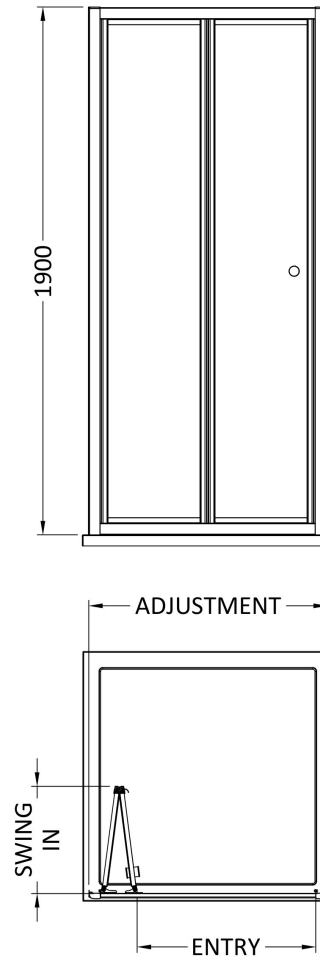

Sales Code: SMBD76-E6

Description: 1900 X 760mm Bi-Fold Shower Door

Product Dimensions

Height (mm):	1900
Width (mm):	750
Depth (mm):	39
Nett Weight (kg):	22.8

Packaging Dimensions

Height (mm):	1955
Width (mm):	755
Length (mm):	85
Gross Weight (kg):	22.8

Packaging Data

Box Colour:	Brown Cardboard Box - Printed
Box Qty:	1
Label Size:	100 x 50
Label Colour:	Not Applicable
Label Qty:	0

Outer Box Dimensions (If Applicable)

Height (mm):	
Width (mm):	
Depth (mm):	
Length (mm):	
Gross Weight (kg):	
Barcode:	5056678433515

Product Details

Country of Origin:	China
Fitting Instruction:	No
CE & UKCA:	No
Profile Material:	Aluminium
Profile Finish:	Chrome
Adjustments (mm):	710mm - 750mm
Entry Width (mm):	516mm
Swing In Dim (mm):	315mm
Swing Out Dim (mm):	N/A
Radius (mm):	Not Applicable
Glass Thickness (mm):	4
Easy Fit:	Yes
Easy Clean:	No
Handle Style:	Knob Handle
Handle Material:	ABS
Enclosure Design:	Framed
Wheel Type:	Captive And Fixed.
Support Bar Included:	Support Bar Not Included
Extras:	None