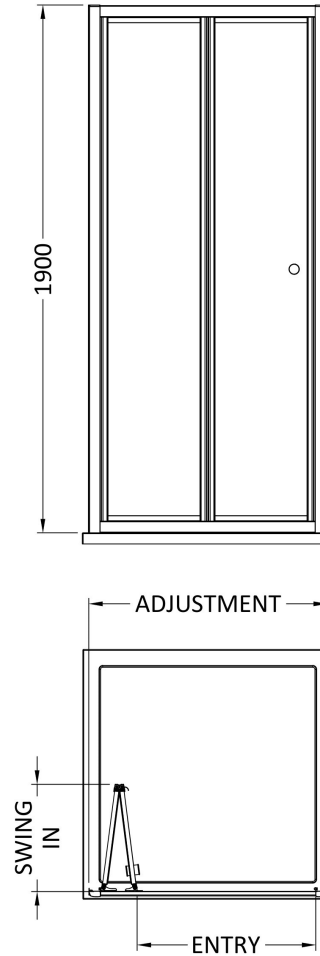

Sales Code: SMBD76BB-E6

Description: 1900 X 760mm Bi-Fold Shower Door

Product Dimensions

Height (mm):	1900
Width (mm):	750
Depth (mm):	39
Nett Weight (kg):	22.8

Packaging Dimensions

Height (mm):	1955
Width (mm):	755
Length (mm):	85
Gross Weight (kg):	22.8

Packaging Data

Box Colour:	Brown Cardboard Box - Printed
Box Qty:	1
Label Size:	100 x 50
Label Colour:	Not Applicable
Label Qty:	0

Outer Box Dimensions (If Applicable)

Height (mm):	
Width (mm):	
Depth (mm):	
Length (mm):	
Gross Weight (kg):	
Barcode:	5056678452905

Product Details

Country of Origin:	China
Fitting Instruction:	No
CE & UKCA:	No
Profile Material:	Aluminium
Profile Finish:	Brushed Brass
Adjustments (mm):	710mm - 750mm
Entry Width (mm):	516mm
Swing In Dim (mm):	315mm
Swing Out Dim (mm):	N/A
Radius (mm):	Not Applicable
Glass Thickness (mm):	4
Easy Fit:	Yes
Easy Clean:	No
Handle Style:	Knob Handle
Handle Material:	ABS
Enclosure Design:	Framed
Wheel Type:	Captive And Fixed.
Support Bar Included:	Support Bar Not Included
Extras:	None