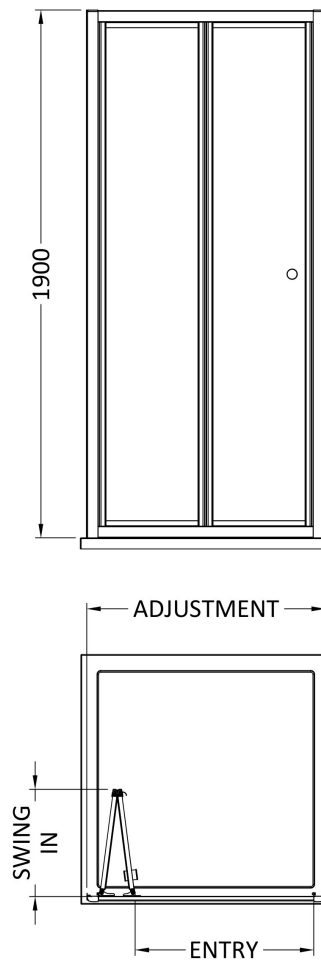

Sales Code: SMBD76BB-E6

Description: 1900 X 760mm Bi-Fold Shower Door

Product Dimensions

Height (mm):	1900
Width (mm):	750
Depth (mm):	39
Nett Weight (kg):	22.8

Packaging Dimensions

Height (mm):	1955
Width (mm):	755
Length (mm):	85
Gross Weight (kg):	22.8

Packaging Data

Box Colour:	Brown Cardboard Box - Printed
Box Qty:	1
Label Size:	100 x 50
Label Colour:	Not Applicable
Label Qty:	0

Outer Box Dimensions (If Applicable)

Height (mm):	
Width (mm):	
Depth (mm):	
Length (mm):	
Gross Weight (kg):	
Barcode:	5056678452905

Product Details

Country of Origin:	China
Fitting Instruction:	No
CE & UKCA:	No
Profile Material:	Aluminium
Profile Finish:	Brushed Brass
Adjustments (mm):	710mm - 750mm
Entry Width (mm):	516mm
Swing In Dim (mm):	315mm
Swing Out Dim (mm):	N/A
Radius (mm):	Not Applicable
Glass Thickness (mm):	4
Easy Fit:	Yes
Easy Clean:	No
Handle Style:	Knob Handle
Handle Material:	ABS
Enclosure Design:	Framed
Wheel Type:	Captive And Fixed.
Support Bar Included:	Support Bar Not Included
Extras:	None