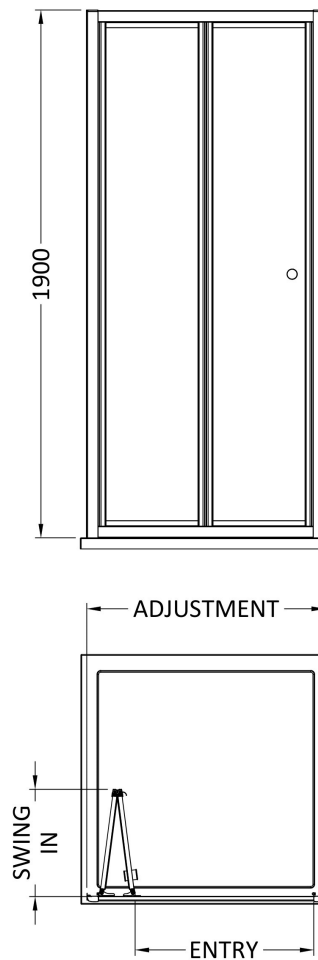

Sales Code: SMBD76BP-E6

Description: 1900 X 760mm Bi-Fold Shower Door

Product Dimensions

Height (mm):	1900
Width (mm):	750
Depth (mm):	39
Nett Weight (kg):	22.8

Packaging Dimensions

Height (mm):	1955
Width (mm):	755
Length (mm):	85
Gross Weight (kg):	22.8

Packaging Data

Box Colour:	Brown Cardboard Box - Printed
Box Qty:	1
Label Size:	100 x 50
Label Colour:	Not Applicable
Label Qty:	0

Outer Box Dimensions (If Applicable)

Height (mm):	
Width (mm):	
Depth (mm):	
Length (mm):	
Gross Weight (kg):	
Barcode:	5056678452561

Product Details

Country of Origin:	China
Fitting Instruction:	No
CE & UKCA:	No
Profile Material:	Aluminium
Profile Finish:	Matt Black
Adjustments (mm):	710mm - 750mm
Entry Width (mm):	516mm
Swing In Dim (mm):	315mm
Swing Out Dim (mm):	N/A
Radius (mm):	Not Applicable
Glass Thickness (mm):	4
Easy Fit:	Yes
Easy Clean:	No
Handle Style:	Knob Handle
Handle Material:	ABS
Enclosure Design:	Framed
Wheel Type:	Captive And Fixed.
Support Bar Included:	Support Bar Not Included
Extras:	None