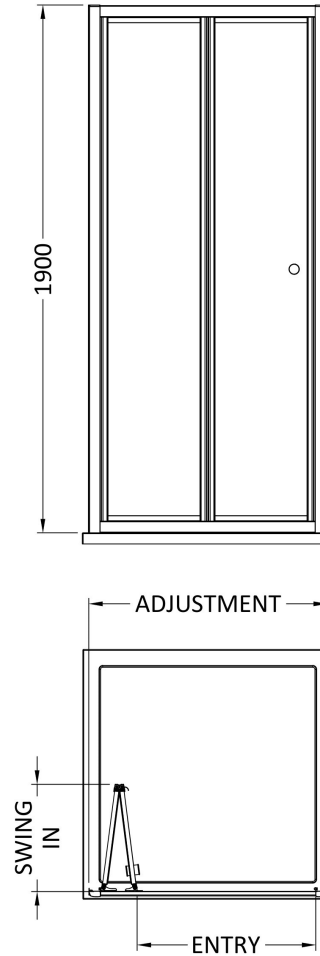

Sales Code: SMBD7BB-E6

Description: 1900 X 700mm Bi-Fold Shower Door

**Product Dimensions**

Height (mm):	1900
Width (mm):	690
Depth (mm):	39
Nett Weight (kg):	19.6

**Packaging Dimensions**

Height (mm):	1955
Width (mm):	695
Length (mm):	85
Gross Weight (kg):	19.6

**Packaging Data**

Box Colour:	Brown Cardboard Box - Printed
Box Qty:	1
Label Size:	100 x 50
Label Colour:	Not Applicable
Label Qty:	0

**Outer Box Dimensions (If Applicable)**

Height (mm):	
Width (mm):	
Depth (mm):	
Length (mm):	
Gross Weight (kg):	
Barcode:	5056678452899

**Product Details**

Country of Origin:	China
Fitting Instruction:	No
CE & UKCA:	No
Profile Material:	Aluminium
Profile Finish:	Brushed Brass
Adjustments (mm):	650mm-690mm
Entry Width (mm):	436mm
Swing In Dim (mm):	285mm
Swing Out Dim (mm):	N/A
Radius (mm):	Not Applicable
Glass Thickness (mm):	4
Easy Fit:	Yes
Easy Clean:	No
Handle Style:	Knob Handle
Handle Material:	ABS
Enclosure Design:	Framed
Wheel Type:	Captive And Fixed.
Support Bar Included:	Support Bar Not Included
Extras:	None