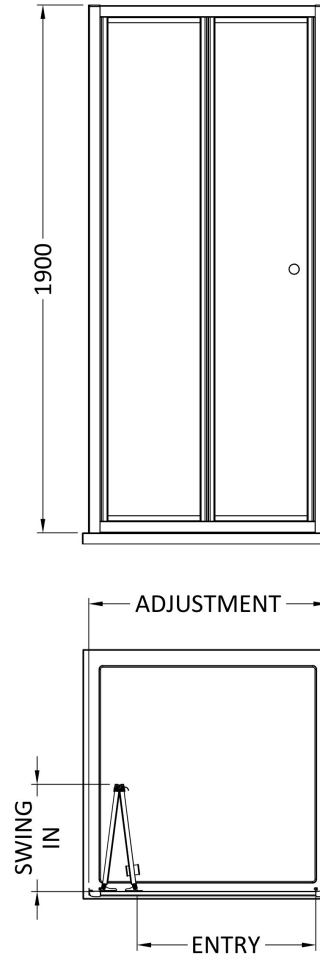

Sales Code: SMBD7BP-E6

Description: 1900 X 700mm Bi-Fold Shower Door

Product Dimensions

Height (mm):	1900
Width (mm):	690
Depth (mm):	39
Nett Weight (kg):	19.6

Packaging Dimensions

Height (mm):	1955
Width (mm):	695
Length (mm):	85
Gross Weight (kg):	19.6

Packaging Data

Box Colour:	Brown Cardboard Box - Printed
Box Qty:	1
Label Size:	100 x 50
Label Colour:	Not Applicable
Label Qty:	0

Outer Box Dimensions (If Applicable)

Height (mm):	
Width (mm):	
Depth (mm):	
Length (mm):	
Gross Weight (kg):	
Barcode:	5056678452554

Product Details

Country of Origin:	China
Fitting Instruction:	No
CE & UKCA:	No
Profile Material:	Aluminium
Profile Finish:	Matt Black
Adjustments (mm):	650mm-690mm
Entry Width (mm):	436mm
Swing In Dim (mm):	285mm
Swing Out Dim (mm):	N/A
Radius (mm):	Not Applicable
Glass Thickness (mm):	4
Easy Fit:	Yes
Easy Clean:	No
Handle Style:	Knob Handle
Handle Material:	ABS
Enclosure Design:	Framed
Wheel Type:	Captive And Fixed.
Support Bar Included:	Support Bar Not Included
Extras:	None