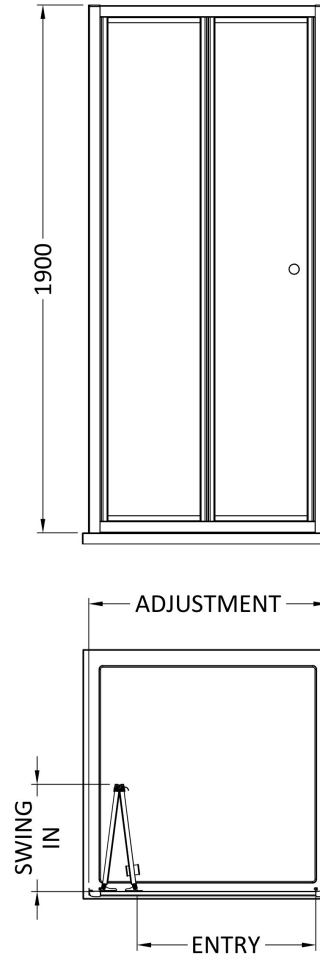

Sales Code: SMBD8-E6

Description: 1900 X 800mm Bi-Fold Shower Door

Product Dimensions

Height (mm):	1900
Width (mm):	790
Depth (mm):	39
Nett Weight (kg):	24.3

Packaging Dimensions

Height (mm):	1955
Width (mm):	795
Length (mm):	85
Gross Weight (kg):	24.3

Packaging Data

Box Colour:	Brown Cardboard Box - Printed
Box Qty:	1
Label Size:	100 x 50
Label Colour:	Not Applicable
Label Qty:	0

Outer Box Dimensions (If Applicable)

Height (mm):	
Width (mm):	
Depth (mm):	
Length (mm):	
Gross Weight (kg):	
Barcode:	5056678433522

Product Details

Country of Origin:	China
Fitting Instruction:	No
CE & UKCA:	No
Profile Material:	Aluminium
Profile Finish:	Chrome
Adjustments (mm):	750mm - 790mm
Entry Width (mm):	536mm
Swing In Dim (mm):	335mm
Swing Out Dim (mm):	N/A
Radius (mm):	Not Applicable
Glass Thickness (mm):	4
Easy Fit:	Yes
Easy Clean:	No
Handle Style:	Knob Handle
Handle Material:	ABS
Enclosure Design:	Framed
Wheel Type:	Captive And Fixed.
Support Bar Included:	Support Bar Not Included
Extras:	None