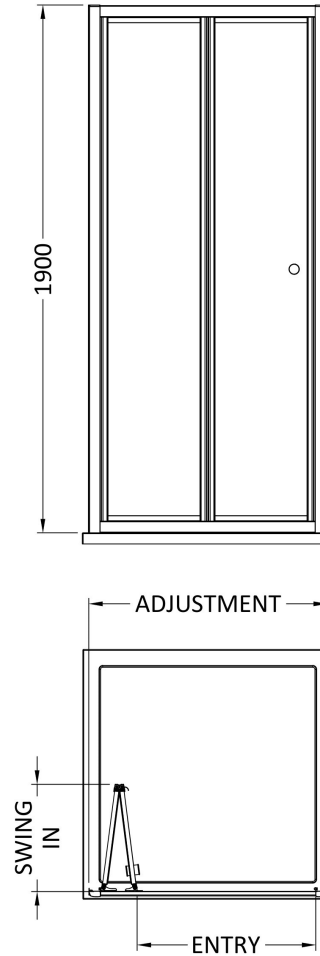

Sales Code: SMBD8BB-E6

Description: 1900 X 800mm Bi-Fold Shower Door

Product Dimensions

| | |
|-------------------|------|
| Height (mm): | 1900 |
| Width (mm): | 790 |
| Depth (mm): | 39 |
| Nett Weight (kg): | 24.3 |

Packaging Dimensions

| | |
|--------------------|------|
| Height (mm): | 1955 |
| Width (mm): | 795 |
| Length (mm): | 85 |
| Gross Weight (kg): | 24.3 |

Packaging Data

| | |
|---------------|-------------------------------|
| Box Colour: | Brown Cardboard Box - Printed |
| Box Qty: | 1 |
| Label Size: | 100 x 50 |
| Label Colour: | Not Applicable |
| Label Qty: | 0 |

Outer Box Dimensions (If Applicable)

| | |
|--------------------|---------------|
| Height (mm): | |
| Width (mm): | |
| Depth (mm): | |
| Length (mm): | |
| Gross Weight (kg): | |
| Barcode: | 5056678452912 |

Product Details

| | |
|-----------------------|--------------------------|
| Country of Origin: | China |
| Fitting Instruction: | No |
| CE & UKCA: | No |
| Profile Material: | Aluminium |
| Profile Finish: | Brushed Brass |
| Adjustments (mm): | 750mm - 790mm |
| Entry Width (mm): | 536mm |
| Swing In Dim (mm): | 335mm |
| Swing Out Dim (mm): | N/A |
| Radius (mm): | Not Applicable |
| Glass Thickness (mm): | 4 |
| Easy Fit: | Yes |
| Easy Clean: | No |
| Handle Style: | Knob Handle |
| Handle Material: | ABS |
| Enclosure Design: | Framed |
| Wheel Type: | Captive And Fixed. |
| Support Bar Included: | Support Bar Not Included |
| Extras: | None |