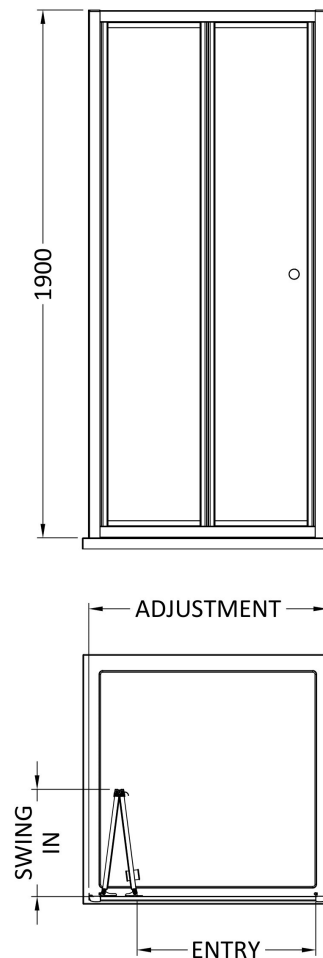

Sales Code: SMBD8BP-E6

Description: 1900 X 800mm Bi-Fold Shower Door

Product Dimensions

Height (mm):	1900
Width (mm):	790
Depth (mm):	39
Nett Weight (kg):	24.3

Packaging Dimensions

Height (mm):	1955
Width (mm):	795
Length (mm):	85
Gross Weight (kg):	24.3

Packaging Data

Box Colour:	Brown Cardboard Box - Printed
Box Qty:	1
Label Size:	100 x 50
Label Colour:	Not Applicable
Label Qty:	0

Outer Box Dimensions (If Applicable)

Height (mm):	
Width (mm):	
Depth (mm):	
Length (mm):	
Gross Weight (kg):	
Barcode:	5056678452578

Product Details

Country of Origin:	China
Fitting Instruction:	No
CE & UKCA:	No
Profile Material:	Aluminium
Profile Finish:	Matt Black
Adjustments (mm):	750mm - 790mm
Entry Width (mm):	536mm
Swing In Dim (mm):	335mm
Swing Out Dim (mm):	N/A
Radius (mm):	Not Applicable
Glass Thickness (mm):	4
Easy Fit:	Yes
Easy Clean:	No
Handle Style:	Knob Handle
Handle Material:	ABS
Enclosure Design:	Framed
Wheel Type:	Captive And Fixed.
Support Bar Included:	Support Bar Not Included
Extras:	None