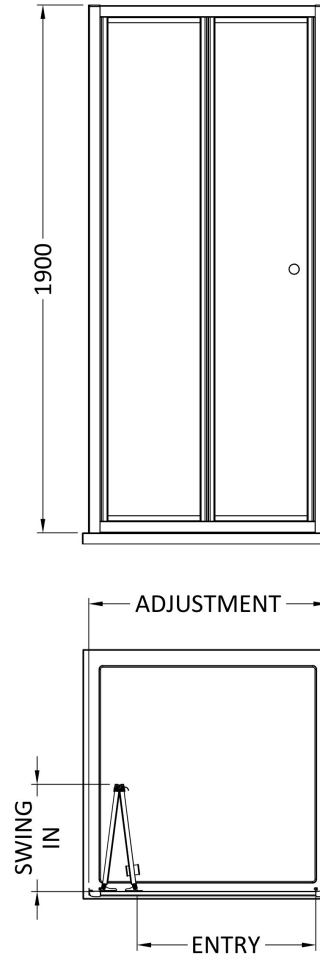

Sales Code: SMBD9-E6

Description: 1900 X 900mm Bi-Fold Shower Door

**Product Dimensions**

Height (mm):	1900
Width (mm):	890
Depth (mm):	39
Nett Weight (kg):	26.7

**Packaging Dimensions**

Height (mm):	1955
Width (mm):	895
Length (mm):	85
Gross Weight (kg):	26.7

**Packaging Data**

Box Colour:	Brown Cardboard Box - Printed
Box Qty:	1
Label Size:	100 x 50
Label Colour:	Not Applicable
Label Qty:	0

**Outer Box Dimensions (If Applicable)**

Height (mm):	
Width (mm):	
Depth (mm):	
Length (mm):	
Gross Weight (kg):	
Barcode:	5056678433539

**Product Details**

Country of Origin:	China
Fitting Instruction:	No
CE & UKCA:	No
Profile Material:	Aluminium
Profile Finish:	Chrome
Adjustments (mm):	850mm - 890mm
Entry Width (mm):	636mm
Swing In Dim (mm):	385mm
Swing Out Dim (mm):	N/A
Radius (mm):	Not Applicable
Glass Thickness (mm):	4
Easy Fit:	Yes
Easy Clean:	No
Handle Style:	Knob Handle
Handle Material:	ABS
Enclosure Design:	Framed
Wheel Type:	Captive And Fixed.
Support Bar Included:	Support Bar Not Included
Extras:	None