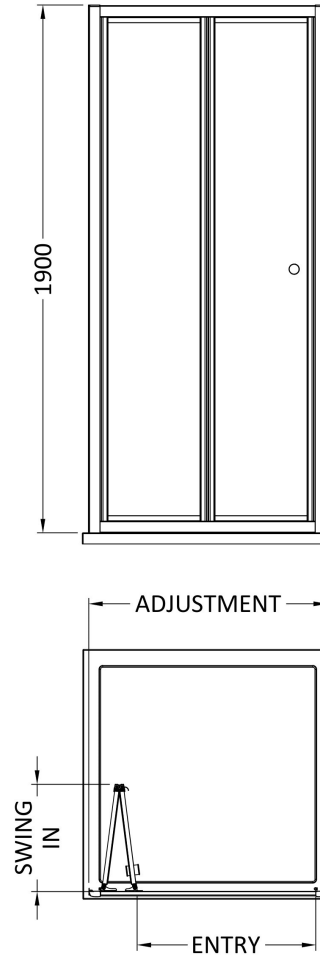

Sales Code: SMBD9BB-E6

Description: 1900 X 900mm Bi-Fold Shower Door

Product Dimensions

Height (mm):	1900
Width (mm):	890
Depth (mm):	39
Nett Weight (kg):	26.7

Packaging Dimensions

Height (mm):	1955
Width (mm):	895
Length (mm):	85
Gross Weight (kg):	26.7

Packaging Data

Box Colour:	Brown Cardboard Box - Printed
Box Qty:	1
Label Size:	100 x 50
Label Colour:	Not Applicable
Label Qty:	0

Outer Box Dimensions (If Applicable)

Height (mm):	
Width (mm):	
Depth (mm):	
Length (mm):	
Gross Weight (kg):	
Barcode:	5056678452929

Product Details

Country of Origin:	China
Fitting Instruction:	No
CE & UKCA:	No
Profile Material:	Aluminium
Profile Finish:	Brushed Brass
Adjustments (mm):	850mm - 890mm
Entry Width (mm):	636mm
Swing In Dim (mm):	385mm
Swing Out Dim (mm):	N/A
Radius (mm):	Not Applicable
Glass Thickness (mm):	4
Easy Fit:	Yes
Easy Clean:	No
Handle Style:	Knob Handle
Handle Material:	ABS
Enclosure Design:	Framed
Wheel Type:	Captive And Fixed.
Support Bar Included:	Support Bar Not Included
Extras:	None