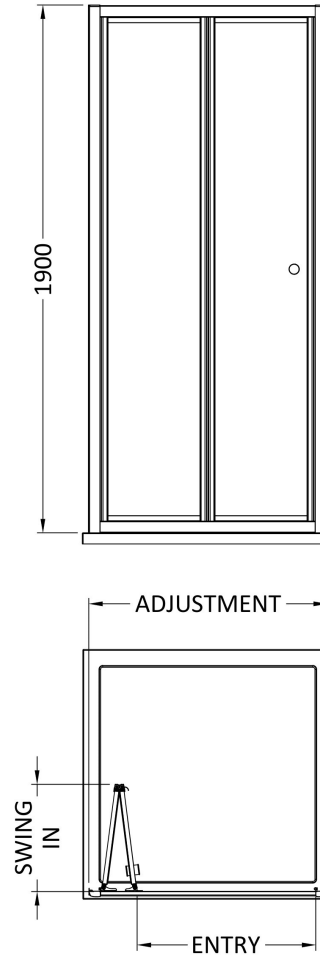

Sales Code: SMBD9BP-E6

Description: 1900 X 900mm Bi-Fold Shower Door

Product Dimensions

Height (mm):	1900
Width (mm):	890
Depth (mm):	39
Nett Weight (kg):	26.7

Packaging Dimensions

Height (mm):	1955
Width (mm):	895
Length (mm):	85
Gross Weight (kg):	26.7

Packaging Data

Box Colour:	Brown Cardboard Box - Printed
Box Qty:	1
Label Size:	100 x 50
Label Colour:	Not Applicable
Label Qty:	0

Outer Box Dimensions (If Applicable)

Height (mm):	
Width (mm):	
Depth (mm):	
Length (mm):	
Gross Weight (kg):	
Barcode:	5056678452585

Product Details

Country of Origin:	China
Fitting Instruction:	No
CE & UKCA:	No
Profile Material:	Aluminium
Profile Finish:	Matt Black
Adjustments (mm):	850mm - 890mm
Entry Width (mm):	636mm
Swing In Dim (mm):	385mm
Swing Out Dim (mm):	N/A
Radius (mm):	Not Applicable
Glass Thickness (mm):	4
Easy Fit:	Yes
Easy Clean:	No
Handle Style:	Knob Handle
Handle Material:	ABS
Enclosure Design:	Framed
Wheel Type:	Captive And Fixed.
Support Bar Included:	Support Bar Not Included
Extras:	None