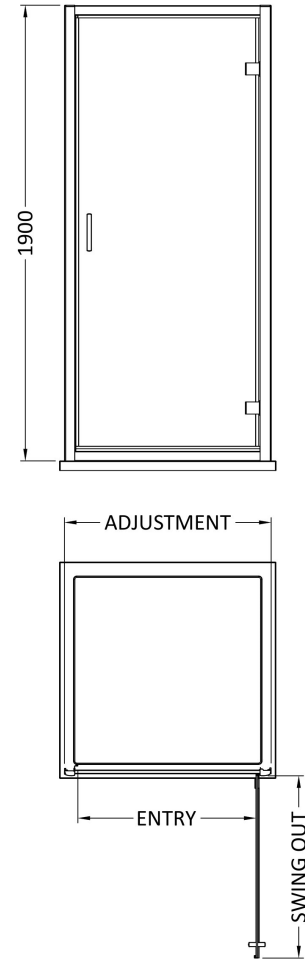

Sales Code: SMHD76BP-E6

Description: Hinge Door 760X1900

**Product Dimensions**

Height (mm):	1900
Width (mm):	750
Depth (mm):	44
Nett Weight (kg):	26.8

**Packaging Dimensions**

Height (mm):	1962
Width (mm):	62
Length (mm):	770
Gross Weight (kg):	27.8

**Packaging Data**

Box Colour:	Brown Cardboard Box - Printed
Box Qty:	1
Label Size:	100 x 50
Label Colour:	Not Applicable
Label Qty:	0

**Outer Box Dimensions (If Applicable)**

Height (mm):	
Width (mm):	
Depth (mm):	
Length (mm):	
Gross Weight (kg):	
Barcode:	5056678470541

**Product Details**

Country of Origin:	China
Fitting Instruction:	No
CE & UKCA:	Yes
Profile Material:	Aluminium
Profile Finish:	Matt Black
Adjustments (mm):	720mm-755mm
Entry Width (mm):	580mm
Swing In Dim (mm):	N/A
Swing Out Dim (mm):	580mm
Radius (mm):	Not Applicable
Glass Thickness (mm):	6
Easy Fit:	Yes
Easy Clean:	No
Handle Style:	Square T Shape Handle
Handle Material:	Metal
Enclosure Design:	Semi-Frameless
Wheel Type:	Not Applicable
Support Bar Included:	Support Bar Not Included
Extras:	None