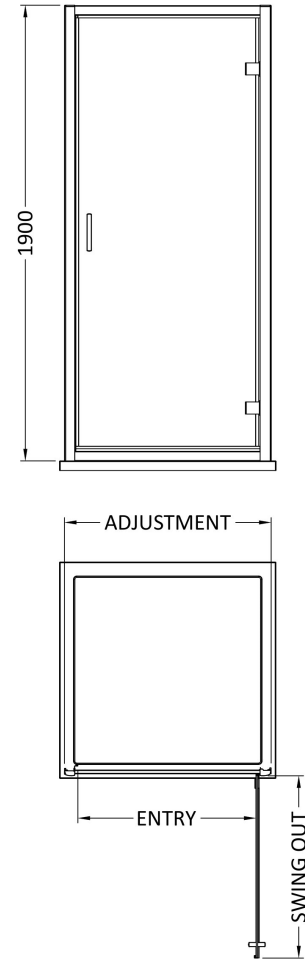

Sales Code: SMHD76BP-E6

Description: Hinge Door 760X1900

Product Dimensions

Height (mm):	1900
Width (mm):	750
Depth (mm):	44
Nett Weight (kg):	26.8

Packaging Dimensions

Height (mm):	1962
Width (mm):	62
Length (mm):	770
Gross Weight (kg):	27.8

Packaging Data

Box Colour:	Brown Cardboard Box - Printed
Box Qty:	1
Label Size:	100 x 50
Label Colour:	Not Applicable
Label Qty:	0

Outer Box Dimensions (If Applicable)

Height (mm):	
Width (mm):	
Depth (mm):	
Length (mm):	
Gross Weight (kg):	
Barcode:	5056678470541

Product Details

Country of Origin:	China
Fitting Instruction:	No
CE & UKCA:	Yes
Profile Material:	Aluminium
Profile Finish:	Matt Black
Adjustments (mm):	720mm-755mm
Entry Width (mm):	580mm
Swing In Dim (mm):	N/A
Swing Out Dim (mm):	580mm
Radius (mm):	Not Applicable
Glass Thickness (mm):	6
Easy Fit:	Yes
Easy Clean:	No
Handle Style:	Square T Shape Handle
Handle Material:	Metal
Enclosure Design:	Semi-Frameless
Wheel Type:	Not Applicable
Support Bar Included:	Support Bar Not Included
Extras:	None