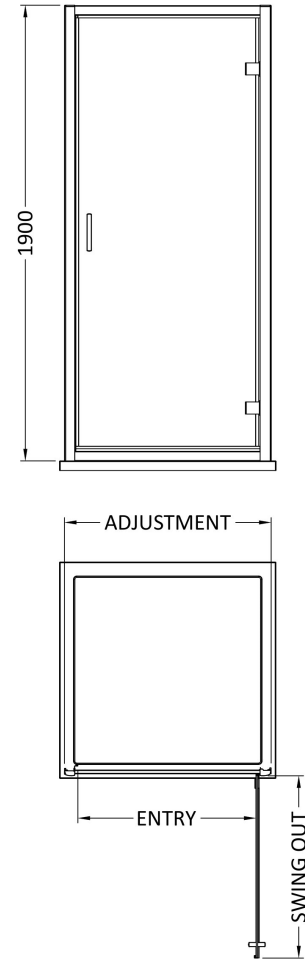

Sales Code: SMHD80-E6

Description: Hinge Door 800X1900

Product Dimensions

| | |
|-------------------|------|
| Height (mm): | 1900 |
| Width (mm): | 790 |
| Depth (mm): | 44 |
| Nett Weight (kg): | 27.9 |

Packaging Dimensions

| | |
|--------------------|------|
| Height (mm): | 1962 |
| Width (mm): | 62 |
| Length (mm): | 810 |
| Gross Weight (kg): | 28.9 |

Packaging Data

| | |
|---------------|-------------------------------|
| Box Colour: | Brown Cardboard Box - Printed |
| Box Qty: | 1 |
| Label Size: | 100 x 50 |
| Label Colour: | Not Applicable |
| Label Qty: | 0 |

Outer Box Dimensions (If Applicable)

| | |
|--------------------|---------------|
| Height (mm): | |
| Width (mm): | |
| Depth (mm): | |
| Length (mm): | |
| Gross Weight (kg): | |
| Barcode: | 5056678470558 |

Product Details

| | |
|-----------------------|--------------------------|
| Country of Origin: | China |
| Fitting Instruction: | No |
| CE & UKCA: | Yes |
| Profile Material: | Aluminium |
| Profile Finish: | Chrome |
| Adjustments (mm): | 760mm-795mm |
| Entry Width (mm): | 620mm |
| Swing In Dim (mm): | N/A |
| Swing Out Dim (mm): | 620mm |
| Radius (mm): | Not Applicable |
| Glass Thickness (mm): | 6 |
| Easy Fit: | Yes |
| Easy Clean: | No |
| Handle Style: | Square T Shape Handle |
| Handle Material: | Metal |
| Enclosure Design: | Semi-Frameless |
| Wheel Type: | Not Applicable |
| Support Bar Included: | Support Bar Not Included |
| Extras: | None |