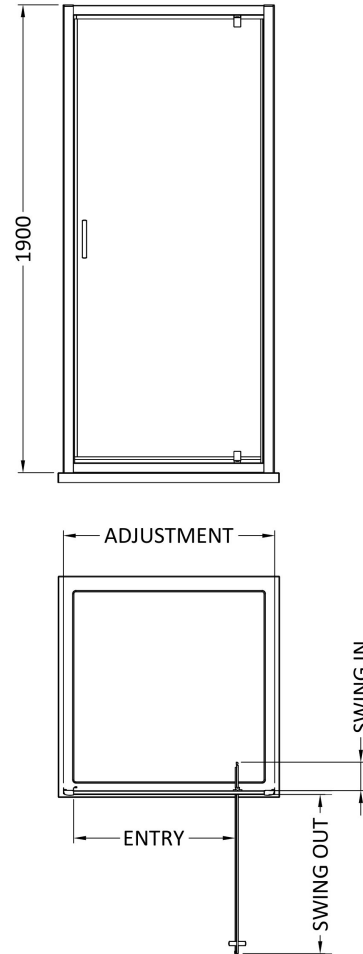

Sales Code: SMPD10-E6

Description: 1900 X 1000mm Pivot Shower Door

### Product Dimensions

Height (mm):	1900
Width (mm):	995
Depth (mm):	44
Nett Weight (kg):	32.5

### Packaging Dimensions

Height (mm):	1962
Width (mm):	1010
Length (mm):	62
Gross Weight (kg):	32.5

### Outer Box Dimensions (If Applicable)

Height (mm):	
Width (mm):	
Depth (mm):	
Length (mm):	
Gross Weight (kg):	
Barcode:	5056678432259