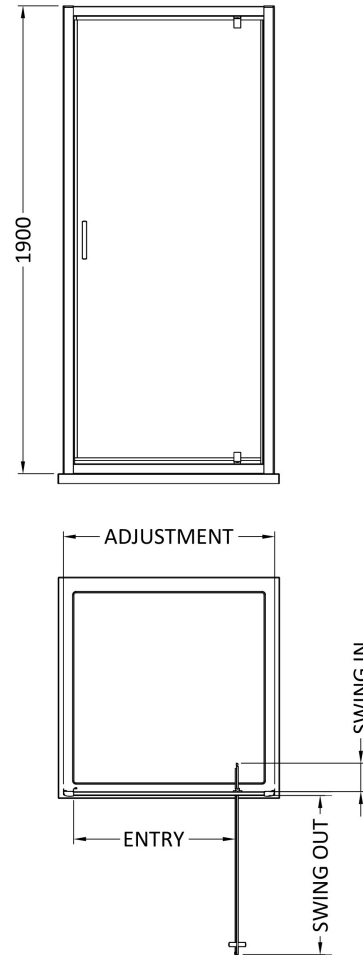

Sales Code: SMPD76-E6

Description: 1900 X 760mm Pivot Shower Door

Product Dimensions

Height (mm):	1900
Width (mm):	755
Depth (mm):	44
Nett Weight (kg):	22.8

Packaging Dimensions

Height (mm):	1962
Width (mm):	770
Length (mm):	62
Gross Weight (kg):	22.8

Packaging Data

Box Colour:	Brown Cardboard Box - Printed
Box Qty:	1
Label Size:	100 x 50
Label Colour:	Not Applicable
Label Qty:	0

Outer Box Dimensions (If Applicable)

Height (mm):	
Width (mm):	
Depth (mm):	
Length (mm):	
Gross Weight (kg):	
Barcode:	5056678432266

Product Details

Country of Origin:	China
Fitting Instruction:	No
CE & UKCA:	No
Profile Material:	Aluminium
Profile Finish:	Chrome
Adjustments (mm):	720mm - 755mm
Entry Width (mm):	520mm
Swing In Dim (mm):	115mm
Swing Out Dim (mm):	505mm
Radius (mm):	Not Applicable
Glass Thickness (mm):	6
Easy Fit:	Yes
Easy Clean:	No
Handle Style:	Square T Shape Handle
Handle Material:	ABS
Enclosure Design:	Framed
Wheel Type:	Not Applicable
Support Bar Included:	Support Bar Not Included
Extras:	None