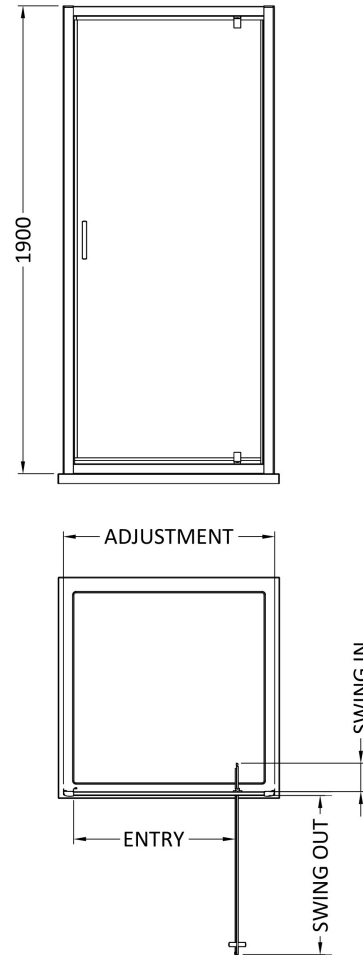

Sales Code: SMPD76BB-E6

Description: 1900 X 760mm Pivot Shower Door

Product Dimensions

Height (mm):	1900
Width (mm):	755
Depth (mm):	44
Nett Weight (kg):	22.8

Packaging Dimensions

Height (mm):	1962
Width (mm):	770
Length (mm):	62
Gross Weight (kg):	22.8

Packaging Data

Box Colour:	Brown Cardboard Box - Printed
Box Qty:	1
Label Size:	100 x 50
Label Colour:	Not Applicable
Label Qty:	0

Outer Box Dimensions (If Applicable)

Height (mm):	
Width (mm):	
Depth (mm):	
Length (mm):	
Gross Weight (kg):	
Barcode:	5056678452653

Product Details

Country of Origin:	China
Fitting Instruction:	No
CE & UKCA:	No
Profile Material:	Aluminium
Profile Finish:	Brushed Brass
Adjustments (mm):	720mm - 755mm
Entry Width (mm):	520mm
Swing In Dim (mm):	115mm
Swing Out Dim (mm):	505mm
Radius (mm):	Not Applicable
Glass Thickness (mm):	6
Easy Fit:	Yes
Easy Clean:	No
Handle Style:	Square T Shape Handle
Handle Material:	ABS
Enclosure Design:	Framed
Wheel Type:	Not Applicable
Support Bar Included:	Support Bar Not Included
Extras:	None