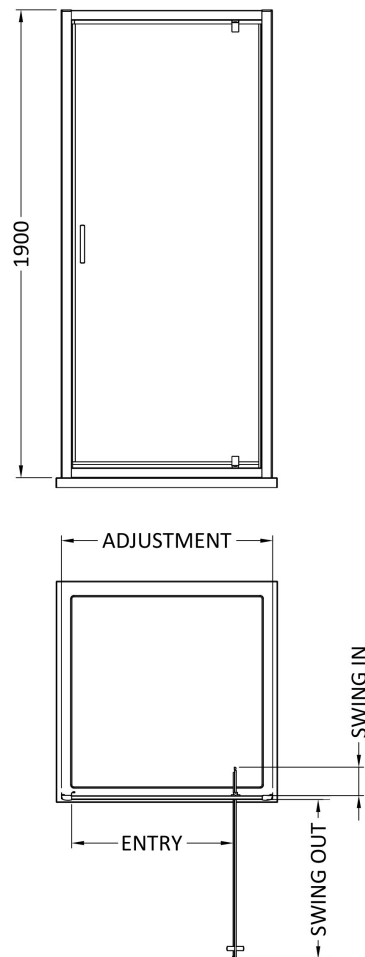

Sales Code: SMPD76BP-E6

Description: 1900 X 760mm Pivot Shower Door

### Product Dimensions

Height (mm):	1900
Width (mm):	755
Depth (mm):	44
Nett Weight (kg):	22.8

### Packaging Dimensions

Height (mm):	1962
Width (mm):	770
Length (mm):	62
Gross Weight (kg):	22.8

### Outer Box Dimensions (If Applicable)

Height (mm):	
Width (mm):	
Depth (mm):	
Length (mm):	
Gross Weight (kg):	
Barcode:	5056678452318