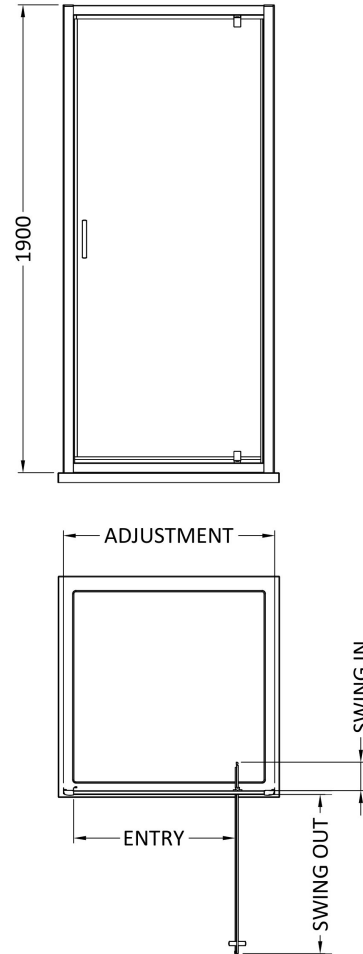

Sales Code: SMPD80-E6

Description: 1900 X 800mm Pivot Shower Door

Product Dimensions

Height (mm):	1900
Width (mm):	795
Depth (mm):	44
Nett Weight (kg):	23.9

Packaging Dimensions

Height (mm):	1962
Width (mm):	810
Length (mm):	62
Gross Weight (kg):	23.9

Packaging Data

Box Colour:	Brown Cardboard Box - Printed
Box Qty:	1
Label Size:	100 x 50
Label Colour:	Not Applicable
Label Qty:	0

Outer Box Dimensions (If Applicable)

Height (mm):	
Width (mm):	
Depth (mm):	
Length (mm):	
Gross Weight (kg):	
Barcode:	5056678432273

Product Details

Country of Origin:	China
Fitting Instruction:	No
CE & UKCA:	No
Profile Material:	Aluminium
Profile Finish:	Chrome
Adjustments (mm):	760mm - 795mm
Entry Width (mm):	560mm
Swing In Dim (mm):	115mm
Swing Out Dim (mm):	545mm
Radius (mm):	Not Applicable
Glass Thickness (mm):	6
Easy Fit:	Yes
Easy Clean:	No
Handle Style:	Square T Shape Handle
Handle Material:	ABS
Enclosure Design:	Framed
Wheel Type:	Not Applicable
Support Bar Included:	Support Bar Not Included
Extras:	None