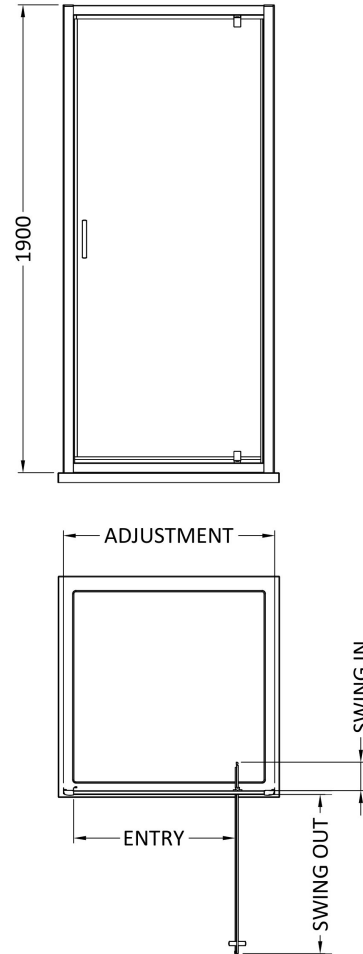

Sales Code: SMPD80BB-E6

Description: 1900 X 800mm Pivot Shower Door

**Product Dimensions**

Height (mm):	1900
Width (mm):	795
Depth (mm):	44
Nett Weight (kg):	23.9

**Packaging Dimensions**

Height (mm):	1962
Width (mm):	810
Length (mm):	62
Gross Weight (kg):	23.9

**Packaging Data**

Box Colour:	Brown Cardboard Box - Printed
Box Qty:	1
Label Size:	100 x 50
Label Colour:	Not Applicable
Label Qty:	0

**Outer Box Dimensions (If Applicable)**

Height (mm):	
Width (mm):	
Depth (mm):	
Length (mm):	
Gross Weight (kg):	
Barcode:	5056678452660

**Product Details**

Country of Origin:	China
Fitting Instruction:	No
CE & UKCA:	No
Profile Material:	Aluminium
Profile Finish:	Brushed Brass
Adjustments (mm):	760mm - 795mm
Entry Width (mm):	560mm
Swing In Dim (mm):	115mm
Swing Out Dim (mm):	545mm
Radius (mm):	Not Applicable
Glass Thickness (mm):	6
Easy Fit:	Yes
Easy Clean:	No
Handle Style:	Square T Shape Handle
Handle Material:	ABS
Enclosure Design:	Framed
Wheel Type:	Not Applicable
Support Bar Included:	Support Bar Not Included
Extras:	None