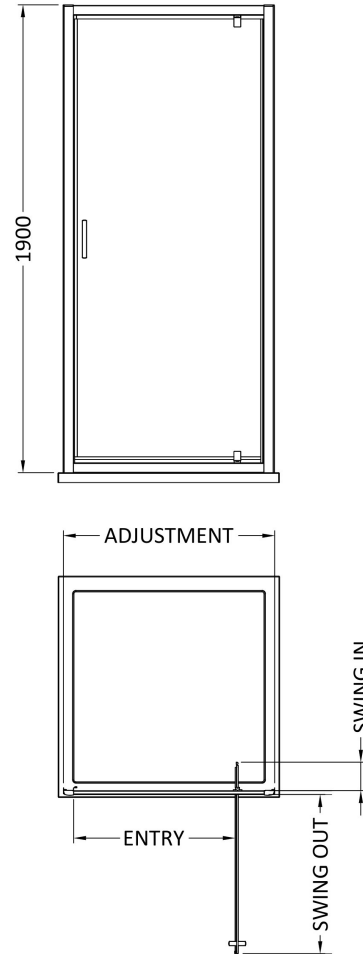

Sales Code: SMPD80BP-E6

Description: 1900 X 800mm Pivot Shower Door

### Product Dimensions

Height (mm):	1900
Width (mm):	795
Depth (mm):	44
Nett Weight (kg):	23.9

### Packaging Dimensions

Height (mm):	1962
Width (mm):	810
Length (mm):	62
Gross Weight (kg):	23.9

### Outer Box Dimensions (If Applicable)

Height (mm):	
Width (mm):	
Depth (mm):	
Length (mm):	
Gross Weight (kg):	
Barcode:	5056678452325