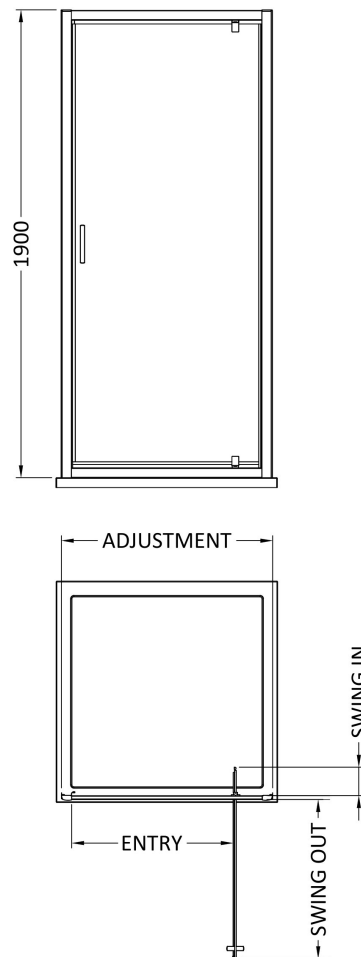

Sales Code: SMPD90-E6

Description: 1900 X 900mm Pivot Shower Door

### Product Dimensions

Height (mm):	1900
Width (mm):	895
Depth (mm):	44
Nett Weight (kg):	26.6

### Packaging Dimensions

Height (mm):	1962
Width (mm):	910
Length (mm):	62
Gross Weight (kg):	26.6

### Outer Box Dimensions (If Applicable)

Height (mm):	
Width (mm):	
Depth (mm):	
Length (mm):	
Gross Weight (kg):	
Barcode:	5056678432280