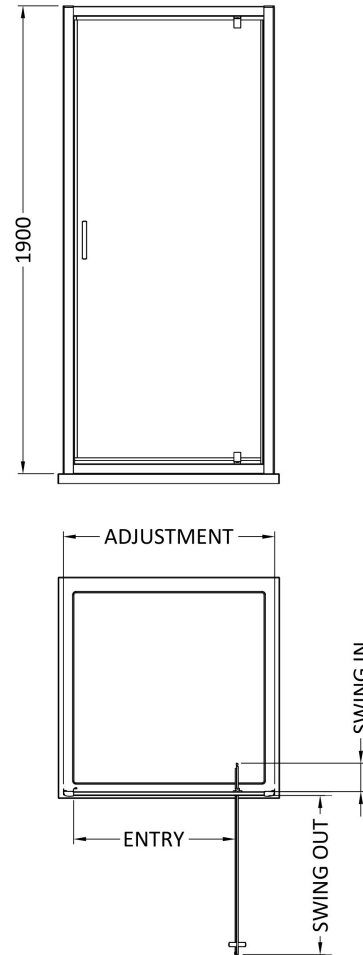

Sales Code: SMPD90BB-E6

Description: 1900 X 900mm Pivot Shower Door

**Product Dimensions**

Height (mm):	1900
Width (mm):	895
Depth (mm):	44
Nett Weight (kg):	26.6

**Packaging Dimensions**

Height (mm):	1962
Width (mm):	910
Length (mm):	62
Gross Weight (kg):	26.6

**Packaging Data**

Box Colour:	Brown Cardboard Box - Printed
Box Qty:	1
Label Size:	100 x 50
Label Colour:	Not Applicable
Label Qty:	0

**Outer Box Dimensions (If Applicable)**

Height (mm):	
Width (mm):	
Depth (mm):	
Length (mm):	
Gross Weight (kg):	
Barcode:	5056678452677

**Product Details**

Country of Origin:	China
Fitting Instruction:	No
CE & UKCA:	No
Profile Material:	Aluminium
Profile Finish:	Brushed Brass
Adjustments (mm):	860mm-895mm
Entry Width (mm):	660mm
Swing In Dim (mm):	115mm
Swing Out Dim (mm):	645mm
Radius (mm):	Not Applicable
Glass Thickness (mm):	6
Easy Fit:	Yes
Easy Clean:	No
Handle Style:	Square T Shape Handle
Handle Material:	ABS
Enclosure Design:	Framed
Wheel Type:	Not Applicable
Support Bar Included:	Support Bar Not Included
Extras:	None