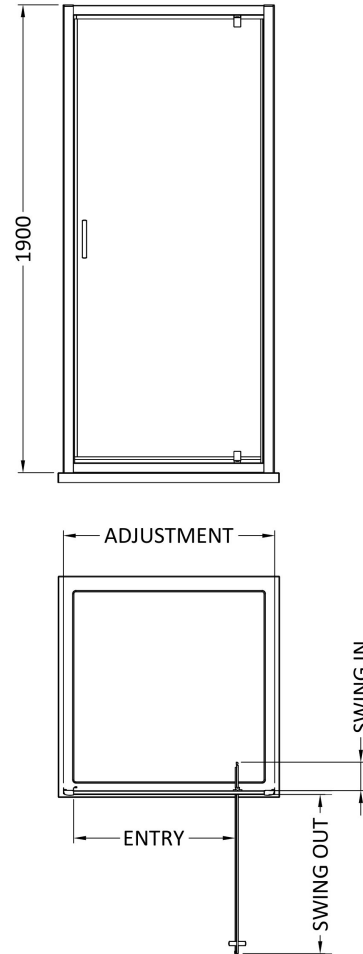

Sales Code: SMPD90BP-E6

Description: 1900 X 900mm Pivot Shower Door

### Product Dimensions

Height (mm):	1900
Width (mm):	895
Depth (mm):	44
Nett Weight (kg):	26.6

### Packaging Dimensions

Height (mm):	1962
Width (mm):	910
Length (mm):	62
Gross Weight (kg):	26.6

### Outer Box Dimensions (If Applicable)

Height (mm):	
Width (mm):	
Depth (mm):	
Length (mm):	
Gross Weight (kg):	
Barcode:	5056678452332