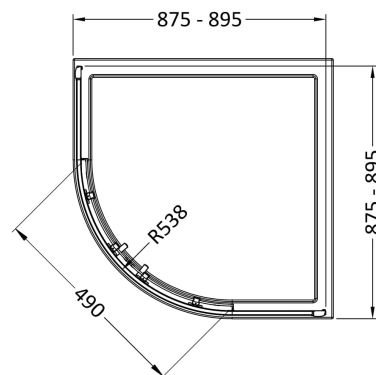

### Product Dimensions

Height (mm):	1900
Width (mm):	880
Depth (mm):	880
Nett Weight (kg):	41.2

### Packaging Dimensions

Height (mm):	1955
Width (mm):	425
Length (mm):	120
Gross Weight (kg):	41.2

### Outer Box Dimensions (If Applicable)

Height (mm):	
Width (mm):	
Depth (mm):	
Length (mm):	
Gross Weight (kg):	
Barcode:	5056678441459

### Product Details

Country of Origin:	China
Fitting Instruction:	No
CE & UKCA:	No
Profile Material:	Aluminium
Profile Finish:	Brushed Brass
Adjustments (mm):	875mm - 895mm
Entry Width (mm):	490 mm
Swing In Dim (mm):	N/A
Swing Out Dim (mm):	N/A
Radius (mm):	538 mm
Glass Thickness (mm):	6
Easy Fit:	Yes
Easy Clean:	No
Handle Style:	Square T Shape Handle
Handle Material:	ABS
Enclosure Design:	Framed
Wheel Type:	Dual, Quick Release
Support Bar Included:	Support Bar Not Included
Extras:	None