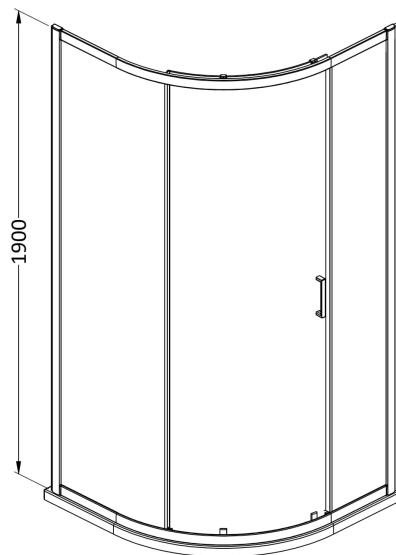

Sales Code: SMQ9E1BB-E6

Description: 1900 X 900mm Single Door Quadrant 6mm

### Product Dimensions

Height (mm):	1900
Width (mm):	880
Depth (mm):	880
Nett Weight (kg):	41.2

### Packaging Dimensions

Height (mm):	1955
Width (mm):	425
Length (mm):	120
Gross Weight (kg):	41.2

### Product Details

Country of Origin:	China
Fitting Instruction:	No
CE & UKCA:	No
Profile Material:	Aluminium
Profile Finish:	Brushed Brass
Adjustments (mm):	875mm - 895mm
Entry Width (mm):	490 mm
Swing In Dim (mm):	N/A
Swing Out Dim (mm):	N/A
Radius (mm):	538 mm
Glass Thickness (mm):	6
Easy Fit:	Yes
Easy Clean:	No
Handle Style:	Square T Shape Handle
Handle Material:	ABS
Enclosure Design:	Framed
Wheel Type:	Dual, Quick Release
Support Bar Included:	Support Bar Not Included
Extras:	None