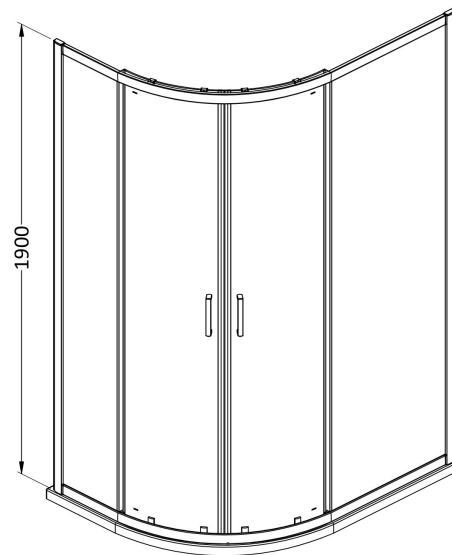

Sales Code: SMQU108BB-E6

Description: 1900 X 1000 X 800mm Offset Quadrant

Product Dimensions

Height (mm):	1900
Width (mm):	980
Depth (mm):	780
Nett Weight (kg):	43.5

Packaging Dimensions

Height (mm):	1955
Width (mm):	525
Length (mm):	120
Gross Weight (kg):	43.5

Packaging Data

Box Colour:	Brown Cardboard Box - Printed
Box Qty:	1
Label Size:	100 x 50
Label Colour:	Not Applicable
Label Qty:	0

Outer Box Dimensions (If Applicable)

Height (mm):	
Width (mm):	
Depth (mm):	
Length (mm):	
Gross Weight (kg):	
Barcode:	5056678452820

Product Details

Country of Origin:	China
Fitting Instruction:	No
CE & UKCA:	No
Profile Material:	Aluminium
Profile Finish:	Brushed Brass
Adjustments (mm):	975 - 995mm / 775 - 795mm
Entry Width (mm):	480mm
Swing In Dim (mm):	N/A
Swing Out Dim (mm):	N/A
Radius (mm):	538 mm
Glass Thickness (mm):	6
Easy Fit:	Yes
Easy Clean:	No
Handle Style:	Square T Shape Handle
Handle Material:	ABS
Enclosure Design:	Framed
Wheel Type:	Dual, Quick Release
Support Bar Included:	Support Bar Not Included
Extras:	None