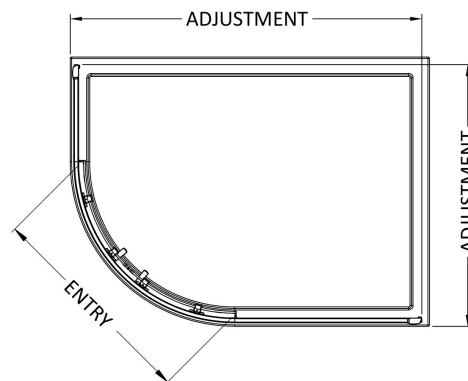

Sales Code: SMQU108BB-E6

Description: 1900 X 1000 X 800mm Offset Quadrant

Product Dimensions

Height (mm):	1900
Width (mm):	980
Depth (mm):	780
Nett Weight (kg):	43.5

Packaging Dimensions

Height (mm):	1955
Width (mm):	525
Length (mm):	120
Gross Weight (kg):	43.5

Packaging Data

Box Colour:	Brown Cardboard Box - Printed
Box Qty:	1
Label Size:	100 x 50
Label Colour:	Not Applicable
Label Qty:	0

Outer Box Dimensions (If Applicable)

Height (mm):	
Width (mm):	
Depth (mm):	
Length (mm):	
Gross Weight (kg):	
Barcode:	5056678452820

Product Details

Country of Origin:	China
Fitting Instruction:	No
CE & UKCA:	No
Profile Material:	Aluminium
Profile Finish:	Brushed Brass
Adjustments (mm):	975 - 995mm / 775 - 795mm
Entry Width (mm):	480mm
Swing In Dim (mm):	N/A
Swing Out Dim (mm):	N/A
Radius (mm):	538 mm
Glass Thickness (mm):	6
Easy Fit:	Yes
Easy Clean:	No
Handle Style:	Square T Shape Handle
Handle Material:	ABS
Enclosure Design:	Framed
Wheel Type:	Dual, Quick Release
Support Bar Included:	Support Bar Not Included
Extras:	None