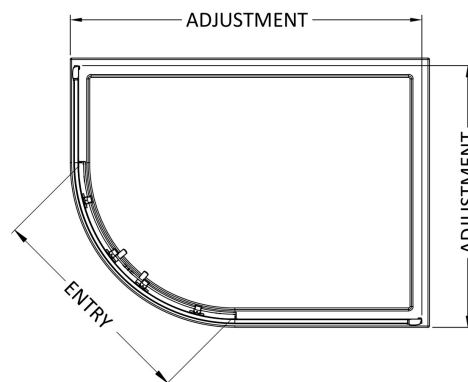

Sales Code: SMQU128-E6

Description: 1900 X 1200 X 800mm Offset Quadrant

Product Dimensions

Height (mm):	1900
Width (mm):	1180
Depth (mm):	780
Nett Weight (kg):	46.8

Packaging Dimensions

Height (mm):	1955
Width (mm):	665
Length (mm):	120
Gross Weight (kg):	46.8

Packaging Data

Box Colour:	Brown Cardboard Box - Printed
Box Qty:	1
Label Size:	100 x 50
Label Colour:	Not Applicable
Label Qty:	0

Outer Box Dimensions (If Applicable)

Height (mm):	
Width (mm):	
Depth (mm):	
Length (mm):	
Gross Weight (kg):	
Barcode:	5056678432440

Product Details

Country of Origin:	China
Fitting Instruction:	No
CE & UKCA:	No
Profile Material:	Aluminium
Profile Finish:	Chrome
Adjustments (mm):	1175 - 1195mm / 775 - 795mm
Entry Width (mm):	480mm
Swing In Dim (mm):	N/A
Swing Out Dim (mm):	N/A
Radius (mm):	538 mm
Glass Thickness (mm):	6
Easy Fit:	Yes
Easy Clean:	No
Handle Style:	Square T Shape Handle
Handle Material:	ABS
Enclosure Design:	Framed
Wheel Type:	Dual, Quick Release
Support Bar Included:	Support Bar Not Included
Extras:	None