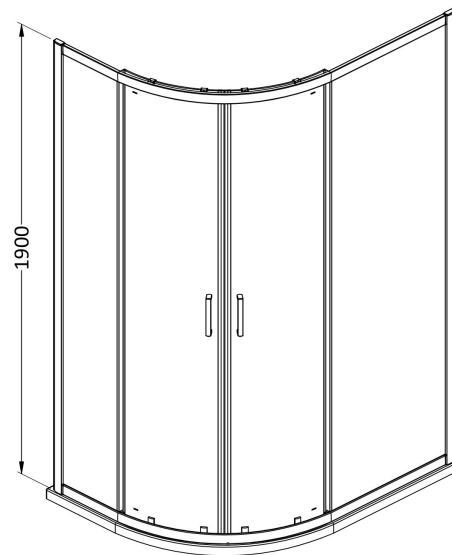

Sales Code: SMQU128-E6

Description: 1900 X 1200 X 800mm Offset Quadrant

Product Dimensions

Height (mm):	1900
Width (mm):	1180
Depth (mm):	780
Nett Weight (kg):	46.8

Packaging Dimensions

Height (mm):	1955
Width (mm):	665
Length (mm):	120
Gross Weight (kg):	46.8

Packaging Data

Box Colour:	Brown Cardboard Box - Printed
Box Qty:	1
Label Size:	100 x 50
Label Colour:	Not Applicable
Label Qty:	0

Outer Box Dimensions (If Applicable)

Height (mm):	
Width (mm):	
Depth (mm):	
Length (mm):	
Gross Weight (kg):	
Barcode:	5056678432440

Product Details

Country of Origin:	China
Fitting Instruction:	No
CE & UKCA:	No
Profile Material:	Aluminium
Profile Finish:	Chrome
Adjustments (mm):	1175 - 1195mm / 775 - 795mm
Entry Width (mm):	480mm
Swing In Dim (mm):	N/A
Swing Out Dim (mm):	N/A
Radius (mm):	538 mm
Glass Thickness (mm):	6
Easy Fit:	Yes
Easy Clean:	No
Handle Style:	Square T Shape Handle
Handle Material:	ABS
Enclosure Design:	Framed
Wheel Type:	Dual, Quick Release
Support Bar Included:	Support Bar Not Included
Extras:	None