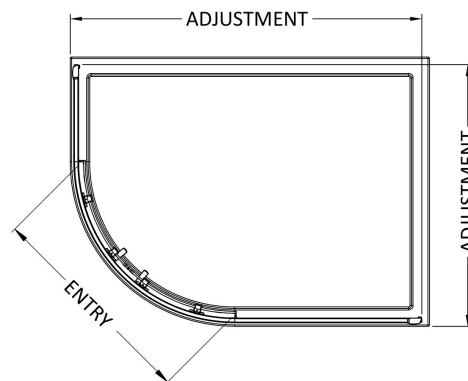

Sales Code: SMQU128BB-E6

Description: 1900 X 1200 X 800mm Offset Quadrant

Product Dimensions

Height (mm):	1900
Width (mm):	1180
Depth (mm):	780
Nett Weight (kg):	46.8

Packaging Dimensions

Height (mm):	1955
Width (mm):	665
Length (mm):	120
Gross Weight (kg):	46.8

Packaging Data

Box Colour:	Brown Cardboard Box - Printed
Box Qty:	1
Label Size:	100 x 50
Label Colour:	Not Applicable
Label Qty:	0

Outer Box Dimensions (If Applicable)

Height (mm):	
Width (mm):	
Depth (mm):	
Length (mm):	
Gross Weight (kg):	
Barcode:	5056678452837

Product Details

Country of Origin:	China
Fitting Instruction:	No
CE & UKCA:	No
Profile Material:	Aluminium
Profile Finish:	Brushed Brass
Adjustments (mm):	1175 - 1195mm / 775 - 795mm
Entry Width (mm):	480mm
Swing In Dim (mm):	N/A
Swing Out Dim (mm):	N/A
Radius (mm):	538 mm
Glass Thickness (mm):	6
Easy Fit:	Yes
Easy Clean:	No
Handle Style:	Square T Shape Handle
Handle Material:	ABS
Enclosure Design:	Framed
Wheel Type:	Dual, Quick Release
Support Bar Included:	Support Bar Not Included
Extras:	None