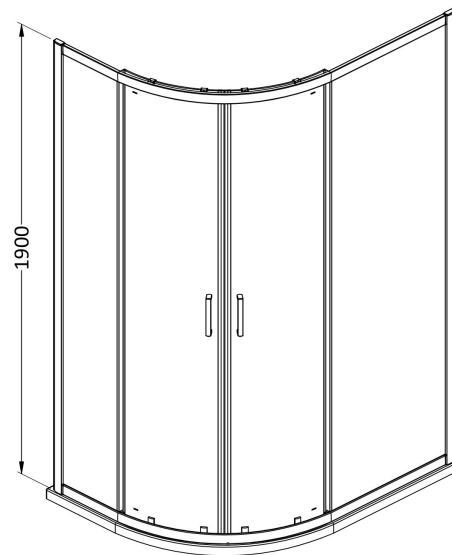

Sales Code: SMQU128BB-E6

Description: 1900 X 1200 X 800mm Offset Quadrant

Product Dimensions

Height (mm):	1900
Width (mm):	1180
Depth (mm):	780
Nett Weight (kg):	46.8

Packaging Dimensions

Height (mm):	1955
Width (mm):	665
Length (mm):	120
Gross Weight (kg):	46.8

Packaging Data

Box Colour:	Brown Cardboard Box - Printed
Box Qty:	1
Label Size:	100 x 50
Label Colour:	Not Applicable
Label Qty:	0

Outer Box Dimensions (If Applicable)

Height (mm):	
Width (mm):	
Depth (mm):	
Length (mm):	
Gross Weight (kg):	
Barcode:	5056678452837

Product Details

Country of Origin:	China
Fitting Instruction:	No
CE & UKCA:	No
Profile Material:	Aluminium
Profile Finish:	Brushed Brass
Adjustments (mm):	1175 - 1195mm / 775 - 795mm
Entry Width (mm):	480mm
Swing In Dim (mm):	N/A
Swing Out Dim (mm):	N/A
Radius (mm):	538 mm
Glass Thickness (mm):	6
Easy Fit:	Yes
Easy Clean:	No
Handle Style:	Square T Shape Handle
Handle Material:	ABS
Enclosure Design:	Framed
Wheel Type:	Dual, Quick Release
Support Bar Included:	Support Bar Not Included
Extras:	None