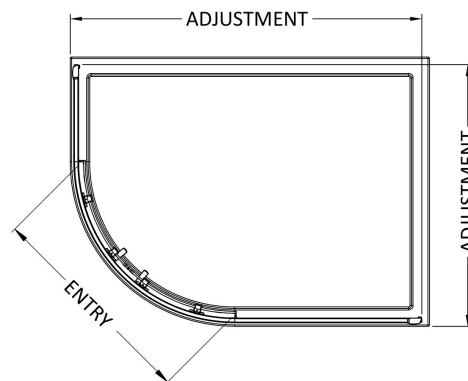

Sales Code: SMQU128BP-E6

Description: 1900 X 1200 X 800mm Offset Quadrant

Product Dimensions

Height (mm):	1900
Width (mm):	1180
Depth (mm):	780
Nett Weight (kg):	46.8

Packaging Dimensions

Height (mm):	1955
Width (mm):	665
Length (mm):	120
Gross Weight (kg):	46.8

Packaging Data

Box Colour:	Brown Cardboard Box - Printed
Box Qty:	1
Label Size:	100 x 50
Label Colour:	Not Applicable
Label Qty:	0

Outer Box Dimensions (If Applicable)

Height (mm):	
Width (mm):	
Depth (mm):	
Length (mm):	
Gross Weight (kg):	
Barcode:	5056678452493

Product Details

Country of Origin:	China
Fitting Instruction:	No
CE & UKCA:	No
Profile Material:	Aluminium
Profile Finish:	Matt Black
Adjustments (mm):	1175 - 1195mm / 775 - 795mm
Entry Width (mm):	480mm
Swing In Dim (mm):	N/A
Swing Out Dim (mm):	N/A
Radius (mm):	538 mm
Glass Thickness (mm):	6
Easy Fit:	Yes
Easy Clean:	No
Handle Style:	Square T Shape Handle
Handle Material:	ABS
Enclosure Design:	Framed
Wheel Type:	Dual, Quick Release
Support Bar Included:	Support Bar Not Included
Extras:	None