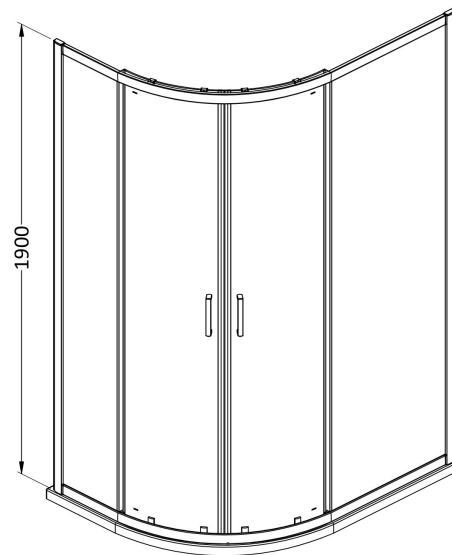

Sales Code: SMQU128BP-E6

Description: 1900 X 1200 X 800mm Offset Quadrant

Product Dimensions

Height (mm):	1900
Width (mm):	1180
Depth (mm):	780
Nett Weight (kg):	46.8

Packaging Dimensions

Height (mm):	1955
Width (mm):	665
Length (mm):	120
Gross Weight (kg):	46.8

Packaging Data

Box Colour:	Brown Cardboard Box - Printed
Box Qty:	1
Label Size:	100 x 50
Label Colour:	Not Applicable
Label Qty:	0

Outer Box Dimensions (If Applicable)

Height (mm):	
Width (mm):	
Depth (mm):	
Length (mm):	
Gross Weight (kg):	
Barcode:	5056678452493

Product Details

Country of Origin:	China
Fitting Instruction:	No
CE & UKCA:	No
Profile Material:	Aluminium
Profile Finish:	Matt Black
Adjustments (mm):	1175 - 1195mm / 775 - 795mm
Entry Width (mm):	480mm
Swing In Dim (mm):	N/A
Swing Out Dim (mm):	N/A
Radius (mm):	538 mm
Glass Thickness (mm):	6
Easy Fit:	Yes
Easy Clean:	No
Handle Style:	Square T Shape Handle
Handle Material:	ABS
Enclosure Design:	Framed
Wheel Type:	Dual, Quick Release
Support Bar Included:	Support Bar Not Included
Extras:	None