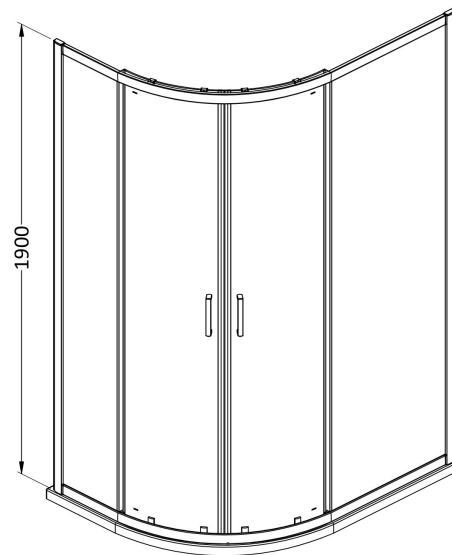

Sales Code: SMQU769-E6

Description: 1900 X 900 X 760mm Offset Quadrant

Product Dimensions

Height (mm):	1900
Width (mm):	740
Depth (mm):	880
Nett Weight (kg):	41.1

Packaging Dimensions

Height (mm):	1955
Width (mm):	425
Length (mm):	120
Gross Weight (kg):	41.1

Packaging Data

Box Colour:	Brown Cardboard Box - Printed
Box Qty:	1
Label Size:	100 x 50
Label Colour:	Not Applicable
Label Qty:	0

Outer Box Dimensions (If Applicable)

Height (mm):	
Width (mm):	
Depth (mm):	
Length (mm):	
Gross Weight (kg):	
Barcode:	5056678432426

Product Details

Country of Origin:	China
Fitting Instruction:	No
CE & UKCA:	No
Profile Material:	Aluminium
Profile Finish:	Chrome
Adjustments (mm):	735 - 755mm / 875 - 895mm
Entry Width (mm):	450mm
Swing In Dim (mm):	N/A
Swing Out Dim (mm):	N/A
Radius (mm):	538 mm
Glass Thickness (mm):	6
Easy Fit:	Yes
Easy Clean:	No
Handle Style:	Square T Shape Handle
Handle Material:	ABS
Enclosure Design:	Framed
Wheel Type:	Dual, Quick Release
Support Bar Included:	Support Bar Not Included
Extras:	None