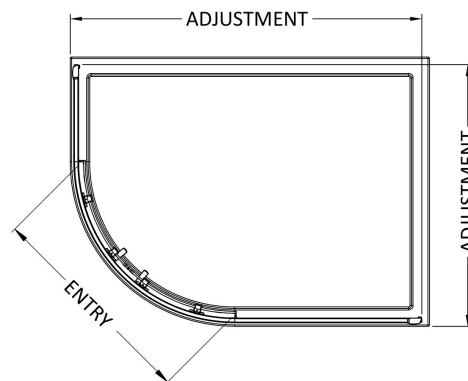

Sales Code: SMQU769-E6

Description: 1900 X 900 X 760mm Offset Quadrant

Product Dimensions

Height (mm):	1900
Width (mm):	740
Depth (mm):	880
Nett Weight (kg):	41.1

Packaging Dimensions

Height (mm):	1955
Width (mm):	425
Length (mm):	120
Gross Weight (kg):	41.1

Packaging Data

Box Colour:	Brown Cardboard Box - Printed
Box Qty:	1
Label Size:	100 x 50
Label Colour:	Not Applicable
Label Qty:	0

Outer Box Dimensions (If Applicable)

Height (mm):	
Width (mm):	
Depth (mm):	
Length (mm):	
Gross Weight (kg):	
Barcode:	5056678432426

Product Details

Country of Origin:	China
Fitting Instruction:	No
CE & UKCA:	No
Profile Material:	Aluminium
Profile Finish:	Chrome
Adjustments (mm):	735 - 755mm / 875 - 895mm
Entry Width (mm):	450mm
Swing In Dim (mm):	N/A
Swing Out Dim (mm):	N/A
Radius (mm):	538 mm
Glass Thickness (mm):	6
Easy Fit:	Yes
Easy Clean:	No
Handle Style:	Square T Shape Handle
Handle Material:	ABS
Enclosure Design:	Framed
Wheel Type:	Dual, Quick Release
Support Bar Included:	Support Bar Not Included
Extras:	None