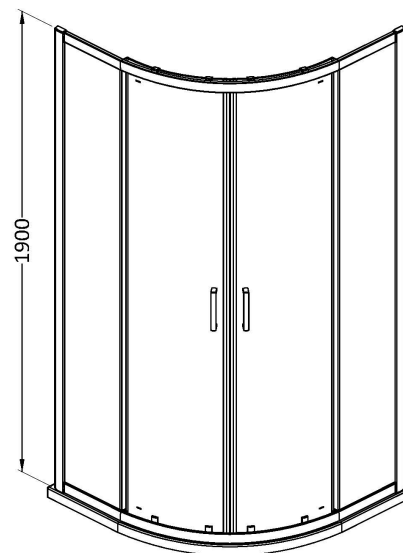

Sales Code: SMQU8BB-E6

Description: 1900 X 800 X 800mm Quadrant

### Product Dimensions

Height (mm):	1900
Width (mm):	780
Depth (mm):	780
Nett Weight (kg):	38.3

### Packaging Dimensions

Height (mm):	1955
Width (mm):	425
Length (mm):	120
Gross Weight (kg):	38.3

### Outer Box Dimensions (If Applicable)

Height (mm):	
Width (mm):	
Depth (mm):	
Length (mm):	
Gross Weight (kg):	
Barcode:	5056678452875