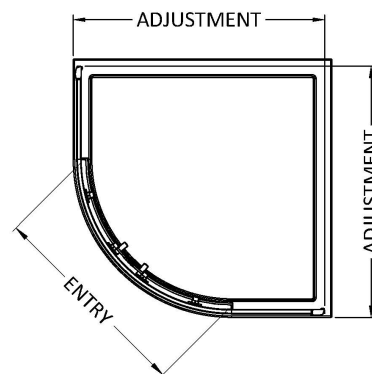

### Product Dimensions

Height (mm):	1900
Width (mm):	780
Depth (mm):	780
Nett Weight (kg):	38.3

### Packaging Dimensions

Height (mm):	1955
Width (mm):	425
Length (mm):	120
Gross Weight (kg):	38.3

### Outer Box Dimensions (If Applicable)

Height (mm):	
Width (mm):	
Depth (mm):	
Length (mm):	
Gross Weight (kg):	
Barcode:	5056678452875

### Product Details

Country of Origin:	China
Fitting Instruction:	No
CE & UKCA:	No
Profile Material:	Aluminium
Profile Finish:	Brushed Brass
Adjustments (mm):	775mm - 795mm
Entry Width (mm):	405mm
Swing In Dim (mm):	N/A
Swing Out Dim (mm):	N/A
Radius (mm):	538 mm
Glass Thickness (mm):	6
Easy Fit:	Yes
Easy Clean:	No
Handle Style:	Square T Shape Handle
Handle Material:	ABS
Enclosure Design:	Framed
Wheel Type:	Dual, Quick Release
Support Bar Included:	Support Bar Not Included
Extras:	None