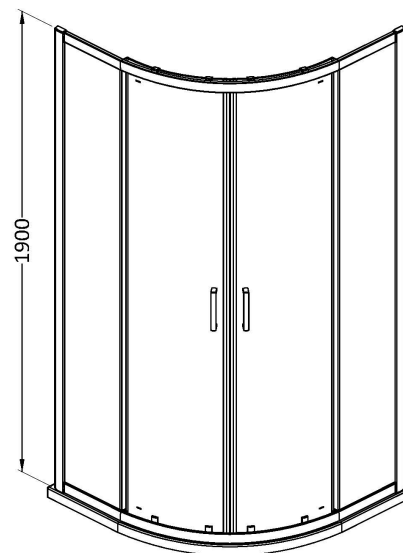

Sales Code: SMQU8BP-E6

Description: 1900 X 800 X 800mm Quadrant

### Product Dimensions

Height (mm):	1900
Width (mm):	780
Depth (mm):	780
Nett Weight (kg):	38.3

### Packaging Dimensions

Height (mm):	1955
Width (mm):	425
Length (mm):	120
Gross Weight (kg):	38.3

### Product Details

Country of Origin:	China
Fitting Instruction:	No
CE & UKCA:	No
Profile Material:	Aluminium
Profile Finish:	Matt Black
Adjustments (mm):	775mm - 795mm
Entry Width (mm):	405mm
Swing In Dim (mm):	N/A
Swing Out Dim (mm):	N/A
Radius (mm):	538 mm
Glass Thickness (mm):	6
Easy Fit:	Yes
Easy Clean:	No
Handle Style:	Square T Shape Handle
Handle Material:	ABS
Enclosure Design:	Framed
Wheel Type:	Dual, Quick Release
Support Bar Included:	Support Bar Not Included
Extras:	None