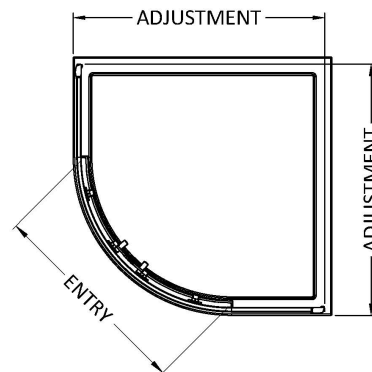

### Product Dimensions

Height (mm):	1900
Width (mm):	780
Depth (mm):	780
Nett Weight (kg):	38.3

### Packaging Dimensions

Height (mm):	1955
Width (mm):	425
Length (mm):	120
Gross Weight (kg):	38.3

### Outer Box Dimensions (If Applicable)

Height (mm):	
Width (mm):	
Depth (mm):	
Length (mm):	
Gross Weight (kg):	
Barcode:	5056678452530

### Product Details

Country of Origin:	China
Fitting Instruction:	No
CE & UKCA:	No
Profile Material:	Aluminium
Profile Finish:	Matt Black
Adjustments (mm):	775mm - 795mm
Entry Width (mm):	405mm
Swing In Dim (mm):	N/A
Swing Out Dim (mm):	N/A
Radius (mm):	538 mm
Glass Thickness (mm):	6
Easy Fit:	Yes
Easy Clean:	No
Handle Style:	Square T Shape Handle
Handle Material:	ABS
Enclosure Design:	Framed
Wheel Type:	Dual, Quick Release
Support Bar Included:	Support Bar Not Included
Extras:	None