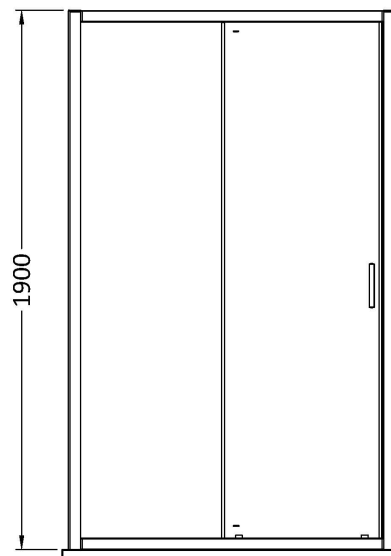

Sales Code: SMSL10BP-E6

Description: 1900 X 1000mm Sliding Shower Door

Product Dimensions

Height (mm):	1900
Width (mm):	990
Depth (mm):	44
Nett Weight (kg):	28.3

Packaging Dimensions

Height (mm):	1962
Width (mm):	45
Length (mm):	720
Gross Weight (kg):	28.3

Packaging Data

Box Colour:	Brown Cardboard Box - Printed
Box Qty:	1
Label Size:	100 x 50
Label Colour:	Not Applicable
Label Qty:	0

Outer Box Dimensions (If Applicable)

Height (mm):	
Width (mm):	
Depth (mm):	
Length (mm):	
Gross Weight (kg):	
Barcode:	5056678452349

Product Details

Country of Origin:	China
Fitting Instruction:	No
CE & UKCA:	No
Profile Material:	Aluminium
Profile Finish:	Matt Black
Adjustments (mm):	955 - 995mm
Entry Width (mm):	385mm
Swing In Dim (mm):	N/A
Swing Out Dim (mm):	N/A
Radius (mm):	Not Applicable
Glass Thickness (mm):	6
Easy Fit:	Yes
Easy Clean:	No
Handle Style:	Square T Shape Handle
Handle Material:	ABS
Enclosure Design:	Framed
Wheel Type:	Dual, Quick Release
Support Bar Included:	Support Bar Not Included
Extras:	None