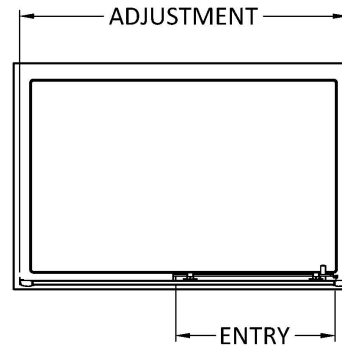

Sales Code: SMSL10BP-E6

Description: 1900 X 1000mm Sliding Shower Door

**Product Dimensions**

Height (mm):	1900
Width (mm):	990
Depth (mm):	44
Nett Weight (kg):	28.3

**Packaging Dimensions**

Height (mm):	1962
Width (mm):	45
Length (mm):	720
Gross Weight (kg):	28.3

**Packaging Data**

Box Colour:	Brown Cardboard Box - Printed
Box Qty:	1
Label Size:	100 x 50
Label Colour:	Not Applicable
Label Qty:	0

**Outer Box Dimensions (If Applicable)**

Height (mm):	
Width (mm):	
Depth (mm):	
Length (mm):	
Gross Weight (kg):	
Barcode:	5056678452349

**Product Details**

Country of Origin:	China
Fitting Instruction:	No
CE & UKCA:	No
Profile Material:	Aluminium
Profile Finish:	Matt Black
Adjustments (mm):	955 - 995mm
Entry Width (mm):	385mm
Swing In Dim (mm):	N/A
Swing Out Dim (mm):	N/A
Radius (mm):	Not Applicable
Glass Thickness (mm):	6
Easy Fit:	Yes
Easy Clean:	No
Handle Style:	Square T Shape Handle
Handle Material:	ABS
Enclosure Design:	Framed
Wheel Type:	Dual, Quick Release
Support Bar Included:	Support Bar Not Included
Extras:	None