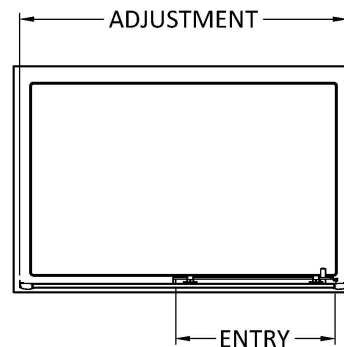

Sales Code: SMSL10BP-E6

Description: 1900 X 1000mm Sliding Shower Door

Product Dimensions

Height (mm):	1900
Width (mm):	990
Depth (mm):	44
Nett Weight (kg):	28.3

Packaging Dimensions

Height (mm):	1962
Width (mm):	45
Length (mm):	720
Gross Weight (kg):	28.3

Packaging Data

Box Colour:	Brown Cardboard Box - Printed
Box Qty:	1
Label Size:	100 x 50
Label Colour:	Not Applicable
Label Qty:	0

Outer Box Dimensions (If Applicable)

Height (mm):	
Width (mm):	
Depth (mm):	
Length (mm):	
Gross Weight (kg):	
Barcode:	5056678452349

Product Details

Country of Origin:	China
Fitting Instruction:	No
CE & UKCA:	No
Profile Material:	Aluminium
Profile Finish:	Matt Black
Adjustments (mm):	955 - 995mm
Entry Width (mm):	385mm
Swing In Dim (mm):	N/A
Swing Out Dim (mm):	N/A
Radius (mm):	Not Applicable
Glass Thickness (mm):	6
Easy Fit:	Yes
Easy Clean:	No
Handle Style:	Square T Shape Handle
Handle Material:	ABS
Enclosure Design:	Framed
Wheel Type:	Dual, Quick Release
Support Bar Included:	Support Bar Not Included
Extras:	None