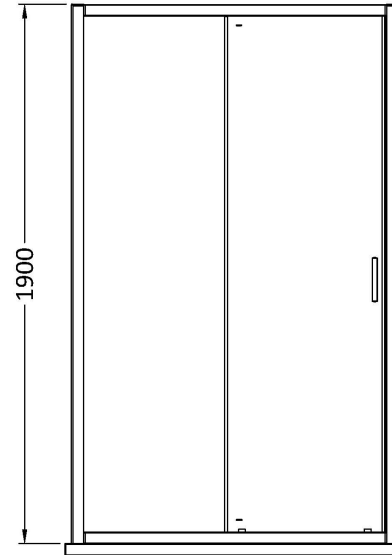

Sales Code: SMSL10BP-E6

Description: 1900 X 1000mm Sliding Shower Door

**Product Dimensions**

Height (mm):	1900
Width (mm):	990
Depth (mm):	44
Nett Weight (kg):	28.3

**Packaging Dimensions**

Height (mm):	1962
Width (mm):	45
Length (mm):	720
Gross Weight (kg):	28.3

**Packaging Data**

Box Colour:	Brown Cardboard Box - Printed
Box Qty:	1
Label Size:	100 x 50
Label Colour:	Not Applicable
Label Qty:	0

**Outer Box Dimensions (If Applicable)**

Height (mm):	
Width (mm):	
Depth (mm):	
Length (mm):	
Gross Weight (kg):	
Barcode:	5056678452349

**Product Details**

Country of Origin:	China
Fitting Instruction:	No
CE & UKCA:	No
Profile Material:	Aluminium
Profile Finish:	Matt Black
Adjustments (mm):	955 - 995mm
Entry Width (mm):	385mm
Swing In Dim (mm):	N/A
Swing Out Dim (mm):	N/A
Radius (mm):	Not Applicable
Glass Thickness (mm):	6
Easy Fit:	Yes
Easy Clean:	No
Handle Style:	Square T Shape Handle
Handle Material:	ABS
Enclosure Design:	Framed
Wheel Type:	Dual, Quick Release
Support Bar Included:	Support Bar Not Included
Extras:	None