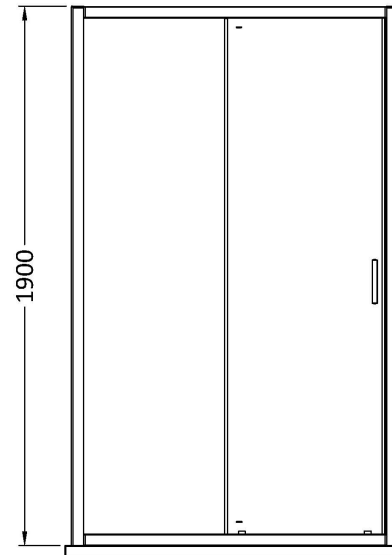

Sales Code: SMSL11-E6

Description: 1900 X 1100mm Sliding Shower Door

Product Dimensions

| | |
|-------------------|------|
| Height (mm): | 1900 |
| Width (mm): | 1090 |
| Depth (mm): | 44 |
| Nett Weight (kg): | 31.5 |

Packaging Dimensions

| | |
|--------------------|------|
| Height (mm): | 1962 |
| Width (mm): | 45 |
| Length (mm): | 720 |
| Gross Weight (kg): | 31.5 |

Packaging Data

| | |
|---------------|-------------------------------|
| Box Colour: | Brown Cardboard Box - Printed |
| Box Qty: | 1 |
| Label Size: | 100 x 50 |
| Label Colour: | Not Applicable |
| Label Qty: | 0 |

Outer Box Dimensions (If Applicable)

| | |
|--------------------|---------------|
| Height (mm): | |
| Width (mm): | |
| Depth (mm): | |
| Length (mm): | |
| Gross Weight (kg): | |
| Barcode: | 5056678432303 |

Product Details

| | |
|-----------------------|--------------------------|
| Country of Origin: | China |
| Fitting Instruction: | No |
| CE & UKCA: | No |
| Profile Material: | Aluminium |
| Profile Finish: | Chrome |
| Adjustments (mm): | 1055 - 1095mm |
| Entry Width (mm): | 435mm |
| Swing In Dim (mm): | N/A |
| Swing Out Dim (mm): | N/A |
| Radius (mm): | Not Applicable |
| Glass Thickness (mm): | 6 |
| Easy Fit: | Yes |
| Easy Clean: | No |
| Handle Style: | Square T Shape Handle |
| Handle Material: | ABS |
| Enclosure Design: | Framed |
| Wheel Type: | Dual, Quick Release |
| Support Bar Included: | Support Bar Not Included |
| Extras: | None |