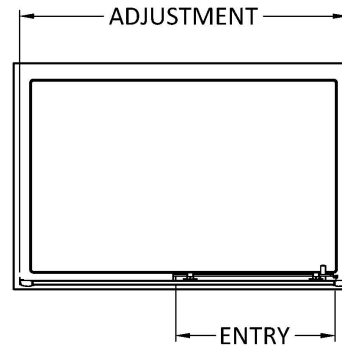

Sales Code: SMSL11-E6

Description: 1900 X 1100mm Sliding Shower Door

Product Dimensions

| | |
|-------------------|------|
| Height (mm): | 1900 |
| Width (mm): | 1090 |
| Depth (mm): | 44 |
| Nett Weight (kg): | 31.5 |

Packaging Dimensions

| | |
|--------------------|------|
| Height (mm): | 1962 |
| Width (mm): | 45 |
| Length (mm): | 720 |
| Gross Weight (kg): | 31.5 |

Packaging Data

| | |
|---------------|-------------------------------|
| Box Colour: | Brown Cardboard Box - Printed |
| Box Qty: | 1 |
| Label Size: | 100 x 50 |
| Label Colour: | Not Applicable |
| Label Qty: | 0 |

Outer Box Dimensions (If Applicable)

| | |
|--------------------|---------------|
| Height (mm): | |
| Width (mm): | |
| Depth (mm): | |
| Length (mm): | |
| Gross Weight (kg): | |
| Barcode: | 5056678432303 |

Product Details

| | |
|-----------------------|--------------------------|
| Country of Origin: | China |
| Fitting Instruction: | No |
| CE & UKCA: | No |
| Profile Material: | Aluminium |
| Profile Finish: | Chrome |
| Adjustments (mm): | 1055 - 1095mm |
| Entry Width (mm): | 435mm |
| Swing In Dim (mm): | N/A |
| Swing Out Dim (mm): | N/A |
| Radius (mm): | Not Applicable |
| Glass Thickness (mm): | 6 |
| Easy Fit: | Yes |
| Easy Clean: | No |
| Handle Style: | Square T Shape Handle |
| Handle Material: | ABS |
| Enclosure Design: | Framed |
| Wheel Type: | Dual, Quick Release |
| Support Bar Included: | Support Bar Not Included |
| Extras: | None |