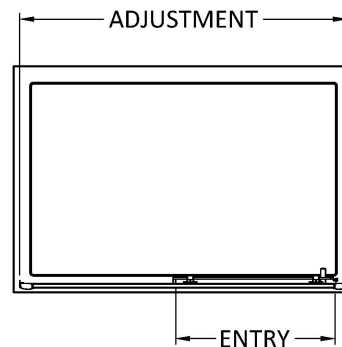

Sales Code: SMSL11BB-E6

Description: 1900 X 1100mm Sliding Shower Door

**Product Dimensions**

Height (mm):	1900
Width (mm):	1090
Depth (mm):	44
Nett Weight (kg):	31.5

**Packaging Dimensions**

Height (mm):	1962
Width (mm):	45
Length (mm):	720
Gross Weight (kg):	31.5

**Packaging Data**

Box Colour:	Brown Cardboard Box - Printed
Box Qty:	1
Label Size:	100 x 50
Label Colour:	Not Applicable
Label Qty:	0

**Outer Box Dimensions (If Applicable)**

Height (mm):	
Width (mm):	
Depth (mm):	
Length (mm):	
Gross Weight (kg):	
Barcode:	5056678452691

**Product Details**

Country of Origin:	China
Fitting Instruction:	No
CE & UKCA:	No
Profile Material:	Aluminium
Profile Finish:	Brushed Brass
Adjustments (mm):	1055 - 1095mm
Entry Width (mm):	435mm
Swing In Dim (mm):	N/A
Swing Out Dim (mm):	N/A
Radius (mm):	Not Applicable
Glass Thickness (mm):	6
Easy Fit:	Yes
Easy Clean:	No
Handle Style:	Square T Shape Handle
Handle Material:	ABS
Enclosure Design:	Framed
Wheel Type:	Dual, Quick Release
Support Bar Included:	Support Bar Not Included
Extras:	None