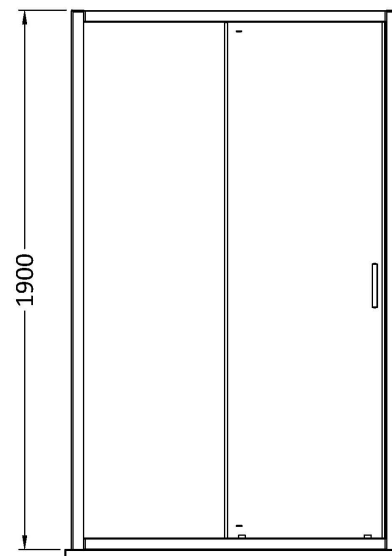

Sales Code: SMSL11BB-E6

Description: 1900 X 1100mm Sliding Shower Door

**Product Dimensions**

Height (mm):	1900
Width (mm):	1090
Depth (mm):	44
Nett Weight (kg):	31.5

**Packaging Dimensions**

Height (mm):	1962
Width (mm):	45
Length (mm):	720
Gross Weight (kg):	31.5

**Packaging Data**

Box Colour:	Brown Cardboard Box - Printed
Box Qty:	1
Label Size:	100 x 50
Label Colour:	Not Applicable
Label Qty:	0

**Outer Box Dimensions (If Applicable)**

Height (mm):	
Width (mm):	
Depth (mm):	
Length (mm):	
Gross Weight (kg):	
Barcode:	5056678452691

**Product Details**

Country of Origin:	China
Fitting Instruction:	No
CE & UKCA:	No
Profile Material:	Aluminium
Profile Finish:	Brushed Brass
Adjustments (mm):	1055 - 1095mm
Entry Width (mm):	435mm
Swing In Dim (mm):	N/A
Swing Out Dim (mm):	N/A
Radius (mm):	Not Applicable
Glass Thickness (mm):	6
Easy Fit:	Yes
Easy Clean:	No
Handle Style:	Square T Shape Handle
Handle Material:	ABS
Enclosure Design:	Framed
Wheel Type:	Dual, Quick Release
Support Bar Included:	Support Bar Not Included
Extras:	None