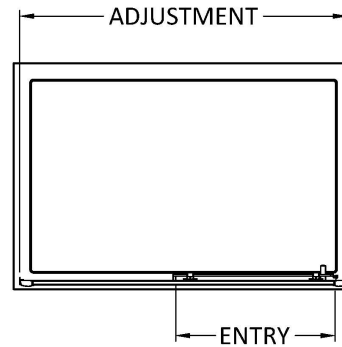

Sales Code: SMSL11BP-E6

Description: 1900 X 1100mm Sliding Shower Door

Product Dimensions

Height (mm):	1900
Width (mm):	1090
Depth (mm):	44
Nett Weight (kg):	31.5

Packaging Dimensions

Height (mm):	1962
Width (mm):	45
Length (mm):	770
Gross Weight (kg):	31.5

Packaging Data

Box Colour:	Brown Cardboard Box - Printed
Box Qty:	1
Label Size:	100 x 50
Label Colour:	Not Applicable
Label Qty:	0

Outer Box Dimensions (If Applicable)

Height (mm):	
Width (mm):	
Depth (mm):	
Length (mm):	
Gross Weight (kg):	
Barcode:	5056678452356

Product Details

Country of Origin:	China
Fitting Instruction:	No
CE & UKCA:	No
Profile Material:	Aluminium
Profile Finish:	Matt Black
Adjustments (mm):	1055 - 1095mm
Entry Width (mm):	435mm
Swing In Dim (mm):	N/A
Swing Out Dim (mm):	N/A
Radius (mm):	Not Applicable
Glass Thickness (mm):	6
Easy Fit:	Yes
Easy Clean:	No
Handle Style:	Square T Shape Handle
Handle Material:	ABS
Enclosure Design:	Framed
Wheel Type:	Dual, Quick Release
Support Bar Included:	Support Bar Not Included
Extras:	None