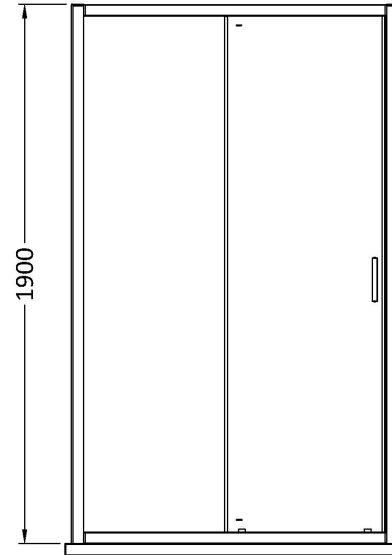

Sales Code: SMSL11BP-E6

Description: 1900 X 1100mm Sliding Shower Door

Product Dimensions

Height (mm):	1900
Width (mm):	1090
Depth (mm):	44
Nett Weight (kg):	31.5

Packaging Dimensions

Height (mm):	1962
Width (mm):	45
Length (mm):	770
Gross Weight (kg):	31.5

Packaging Data

Box Colour:	Brown Cardboard Box - Printed
Box Qty:	1
Label Size:	100 x 50
Label Colour:	Not Applicable
Label Qty:	0

Outer Box Dimensions (If Applicable)

Height (mm):	
Width (mm):	
Depth (mm):	
Length (mm):	
Gross Weight (kg):	
Barcode:	5056678452356

Product Details

Country of Origin:	China
Fitting Instruction:	No
CE & UKCA:	No
Profile Material:	Aluminium
Profile Finish:	Matt Black
Adjustments (mm):	1055 - 1095mm
Entry Width (mm):	435mm
Swing In Dim (mm):	N/A
Swing Out Dim (mm):	N/A
Radius (mm):	Not Applicable
Glass Thickness (mm):	6
Easy Fit:	Yes
Easy Clean:	No
Handle Style:	Square T Shape Handle
Handle Material:	ABS
Enclosure Design:	Framed
Wheel Type:	Dual, Quick Release
Support Bar Included:	Support Bar Not Included
Extras:	None