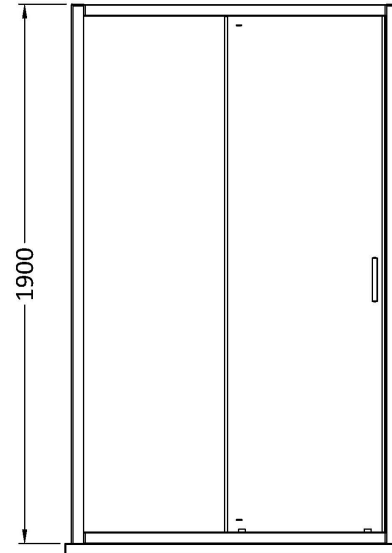

Sales Code: SMSL11BP-E6

Description: 1900 X 1100mm Sliding Shower Door

**Product Dimensions**

Height (mm):	1900
Width (mm):	1090
Depth (mm):	44
Nett Weight (kg):	31.5

**Packaging Dimensions**

Height (mm):	1962
Width (mm):	45
Length (mm):	770
Gross Weight (kg):	31.5

**Packaging Data**

Box Colour:	Brown Cardboard Box - Printed
Box Qty:	1
Label Size:	100 x 50
Label Colour:	Not Applicable
Label Qty:	0

**Outer Box Dimensions (If Applicable)**

Height (mm):	
Width (mm):	
Depth (mm):	
Length (mm):	
Gross Weight (kg):	
Barcode:	5056678452356

**Product Details**

Country of Origin:	China
Fitting Instruction:	No
CE & UKCA:	No
Profile Material:	Aluminium
Profile Finish:	Matt Black
Adjustments (mm):	1055 - 1095mm
Entry Width (mm):	435mm
Swing In Dim (mm):	N/A
Swing Out Dim (mm):	N/A
Radius (mm):	Not Applicable
Glass Thickness (mm):	6
Easy Fit:	Yes
Easy Clean:	No
Handle Style:	Square T Shape Handle
Handle Material:	ABS
Enclosure Design:	Framed
Wheel Type:	Dual, Quick Release
Support Bar Included:	Support Bar Not Included
Extras:	None