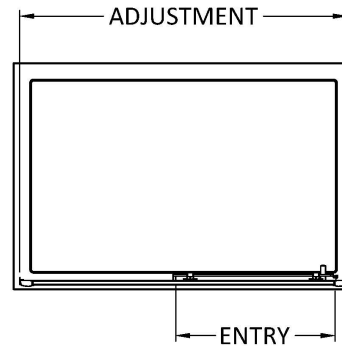

Sales Code: SMSL11BP-E6

Description: 1900 X 1100mm Sliding Shower Door

**Product Dimensions**

Height (mm):	1900
Width (mm):	1090
Depth (mm):	44
Nett Weight (kg):	31.5

**Packaging Dimensions**

Height (mm):	1962
Width (mm):	45
Length (mm):	770
Gross Weight (kg):	31.5

**Packaging Data**

Box Colour:	Brown Cardboard Box - Printed
Box Qty:	1
Label Size:	100 x 50
Label Colour:	Not Applicable
Label Qty:	0

**Outer Box Dimensions (If Applicable)**

Height (mm):	
Width (mm):	
Depth (mm):	
Length (mm):	
Gross Weight (kg):	
Barcode:	5056678452356

**Product Details**

Country of Origin:	China
Fitting Instruction:	No
CE & UKCA:	No
Profile Material:	Aluminium
Profile Finish:	Matt Black
Adjustments (mm):	1055 - 1095mm
Entry Width (mm):	435mm
Swing In Dim (mm):	N/A
Swing Out Dim (mm):	N/A
Radius (mm):	Not Applicable
Glass Thickness (mm):	6
Easy Fit:	Yes
Easy Clean:	No
Handle Style:	Square T Shape Handle
Handle Material:	ABS
Enclosure Design:	Framed
Wheel Type:	Dual, Quick Release
Support Bar Included:	Support Bar Not Included
Extras:	None