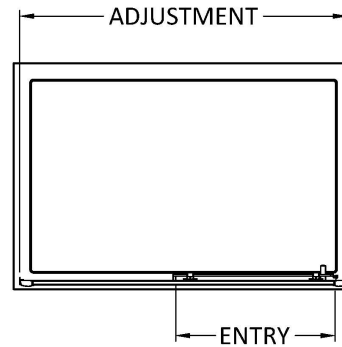

Sales Code: SMSL12BP-E6

Description: 1900 X 1200mm Sliding Shower Door

Product Dimensions

Height (mm):	1900
Width (mm):	1190
Depth (mm):	44
Nett Weight (kg):	34.7

Packaging Dimensions

Height (mm):	1962
Width (mm):	45
Length (mm):	870
Gross Weight (kg):	34.7

Packaging Data

Box Colour:	Brown Cardboard Box - Printed
Box Qty:	1
Label Size:	100 x 50
Label Colour:	Not Applicable
Label Qty:	0

Outer Box Dimensions (If Applicable)

Height (mm):	
Width (mm):	
Depth (mm):	
Length (mm):	
Gross Weight (kg):	
Barcode:	5056678452363

Product Details

Country of Origin:	China
Fitting Instruction:	No
CE & UKCA:	No
Profile Material:	Aluminium
Profile Finish:	Matt Black
Adjustments (mm):	1155 - 1195mm
Entry Width (mm):	485mm
Swing In Dim (mm):	N/A
Swing Out Dim (mm):	N/A
Radius (mm):	Not Applicable
Glass Thickness (mm):	6
Easy Fit:	Yes
Easy Clean:	No
Handle Style:	Square T Shape Handle
Handle Material:	ABS
Enclosure Design:	Framed
Wheel Type:	Dual, Quick Release
Support Bar Included:	Support Bar Not Included
Extras:	None