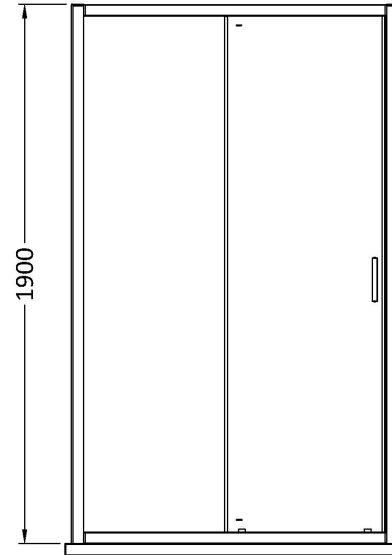

Sales Code: SMSL12BP-E6

Description: 1900 X 1200mm Sliding Shower Door

Product Dimensions

Height (mm):	1900
Width (mm):	1190
Depth (mm):	44
Nett Weight (kg):	34.7

Packaging Dimensions

Height (mm):	1962
Width (mm):	45
Length (mm):	870
Gross Weight (kg):	34.7

Packaging Data

Box Colour:	Brown Cardboard Box - Printed
Box Qty:	1
Label Size:	100 x 50
Label Colour:	Not Applicable
Label Qty:	0

Outer Box Dimensions (If Applicable)

Height (mm):	
Width (mm):	
Depth (mm):	
Length (mm):	
Gross Weight (kg):	
Barcode:	5056678452363

Product Details

Country of Origin:	China
Fitting Instruction:	No
CE & UKCA:	No
Profile Material:	Aluminium
Profile Finish:	Matt Black
Adjustments (mm):	1155 - 1195mm
Entry Width (mm):	485mm
Swing In Dim (mm):	N/A
Swing Out Dim (mm):	N/A
Radius (mm):	Not Applicable
Glass Thickness (mm):	6
Easy Fit:	Yes
Easy Clean:	No
Handle Style:	Square T Shape Handle
Handle Material:	ABS
Enclosure Design:	Framed
Wheel Type:	Dual, Quick Release
Support Bar Included:	Support Bar Not Included
Extras:	None