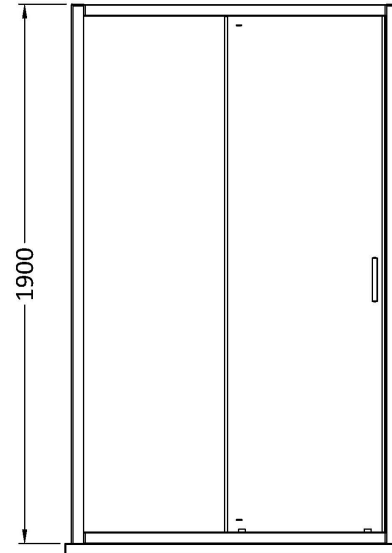

Sales Code: SMSL12BP-E6

Description: 1900 X 1200mm Sliding Shower Door

Product Dimensions

Height (mm):	1900
Width (mm):	1190
Depth (mm):	44
Nett Weight (kg):	34.7

Packaging Dimensions

Height (mm):	1962
Width (mm):	45
Length (mm):	870
Gross Weight (kg):	34.7

Packaging Data

Box Colour:	Brown Cardboard Box - Printed
Box Qty:	1
Label Size:	100 x 50
Label Colour:	Not Applicable
Label Qty:	0

Outer Box Dimensions (If Applicable)

Height (mm):	
Width (mm):	
Depth (mm):	
Length (mm):	
Gross Weight (kg):	
Barcode:	5056678452363

Product Details

Country of Origin:	China
Fitting Instruction:	No
CE & UKCA:	No
Profile Material:	Aluminium
Profile Finish:	Matt Black
Adjustments (mm):	1155 - 1195mm
Entry Width (mm):	485mm
Swing In Dim (mm):	N/A
Swing Out Dim (mm):	N/A
Radius (mm):	Not Applicable
Glass Thickness (mm):	6
Easy Fit:	Yes
Easy Clean:	No
Handle Style:	Square T Shape Handle
Handle Material:	ABS
Enclosure Design:	Framed
Wheel Type:	Dual, Quick Release
Support Bar Included:	Support Bar Not Included
Extras:	None