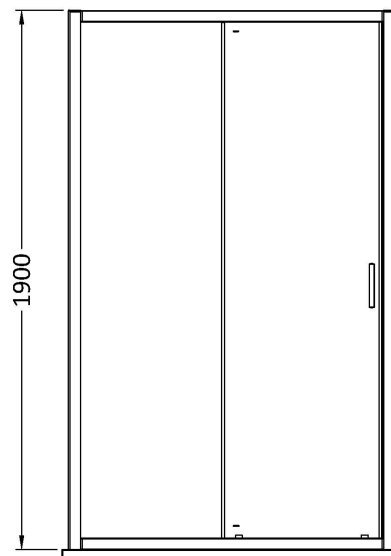

Sales Code: SMSL14-E6

Description: 1900 X 1400mm Sliding Shower Door

**Product Dimensions**

Height (mm):	1900
Width (mm):	1390
Depth (mm):	44
Nett Weight (kg):	41.5

**Packaging Dimensions**

Height (mm):	1962
Width (mm):	45
Length (mm):	870
Gross Weight (kg):	41.5

**Packaging Data**

Box Colour:	Brown Cardboard Box - Printed
Box Qty:	1
Label Size:	100 x 50
Label Colour:	Not Applicable
Label Qty:	0

**Outer Box Dimensions (If Applicable)**

Height (mm):	
Width (mm):	
Depth (mm):	
Length (mm):	
Gross Weight (kg):	
Barcode:	5056678432327

**Product Details**

Country of Origin:	China
Fitting Instruction:	No
CE & UKCA:	No
Profile Material:	Aluminium
Profile Finish:	Chrome
Adjustments (mm):	1355 - 1395mm
Entry Width (mm):	585mm
Swing In Dim (mm):	N/A
Swing Out Dim (mm):	N/A
Radius (mm):	Not Applicable
Glass Thickness (mm):	6
Easy Fit:	Yes
Easy Clean:	No
Handle Style:	Square T Shape Handle
Handle Material:	ABS
Enclosure Design:	Framed
Wheel Type:	Dual, Quick Release
Support Bar Included:	Support Bar Not Included
Extras:	None