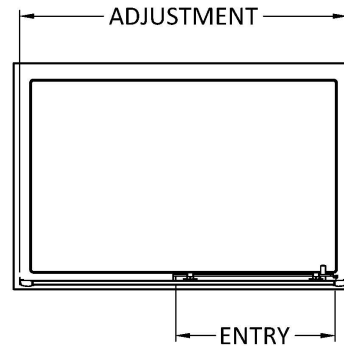

Sales Code: SMSL14-E6

Description: 1900 X 1400mm Sliding Shower Door

Product Dimensions

Height (mm):	1900
Width (mm):	1390
Depth (mm):	44
Nett Weight (kg):	41.5

Packaging Dimensions

Height (mm):	1962
Width (mm):	45
Length (mm):	870
Gross Weight (kg):	41.5

Packaging Data

Box Colour:	Brown Cardboard Box - Printed
Box Qty:	1
Label Size:	100 x 50
Label Colour:	Not Applicable
Label Qty:	0

Outer Box Dimensions (If Applicable)

Height (mm):	
Width (mm):	
Depth (mm):	
Length (mm):	
Gross Weight (kg):	
Barcode:	5056678432327

Product Details

Country of Origin:	China
Fitting Instruction:	No
CE & UKCA:	No
Profile Material:	Aluminium
Profile Finish:	Chrome
Adjustments (mm):	1355 - 1395mm
Entry Width (mm):	585mm
Swing In Dim (mm):	N/A
Swing Out Dim (mm):	N/A
Radius (mm):	Not Applicable
Glass Thickness (mm):	6
Easy Fit:	Yes
Easy Clean:	No
Handle Style:	Square T Shape Handle
Handle Material:	ABS
Enclosure Design:	Framed
Wheel Type:	Dual, Quick Release
Support Bar Included:	Support Bar Not Included
Extras:	None