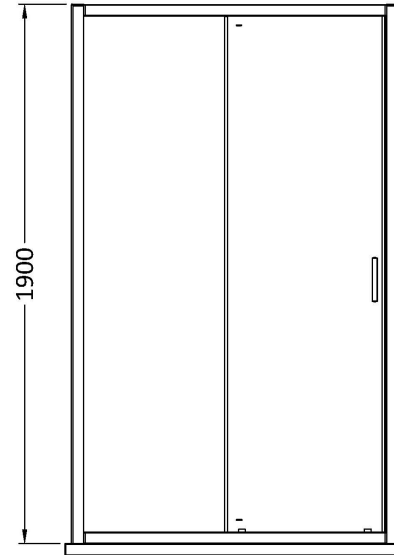

Sales Code: SMSL14-E6

Description: 1900 X 1400mm Sliding Shower Door

Product Dimensions

Height (mm):	1900
Width (mm):	1390
Depth (mm):	44
Nett Weight (kg):	41.5

Packaging Dimensions

Height (mm):	1962
Width (mm):	45
Length (mm):	870
Gross Weight (kg):	41.5

Packaging Data

Box Colour:	Brown Cardboard Box - Printed
Box Qty:	1
Label Size:	100 x 50
Label Colour:	Not Applicable
Label Qty:	0

Outer Box Dimensions (If Applicable)

Height (mm):	
Width (mm):	
Depth (mm):	
Length (mm):	
Gross Weight (kg):	
Barcode:	5056678432327

Product Details

Country of Origin:	China
Fitting Instruction:	No
CE & UKCA:	No
Profile Material:	Aluminium
Profile Finish:	Chrome
Adjustments (mm):	1355 - 1395mm
Entry Width (mm):	585mm
Swing In Dim (mm):	N/A
Swing Out Dim (mm):	N/A
Radius (mm):	Not Applicable
Glass Thickness (mm):	6
Easy Fit:	Yes
Easy Clean:	No
Handle Style:	Square T Shape Handle
Handle Material:	ABS
Enclosure Design:	Framed
Wheel Type:	Dual, Quick Release
Support Bar Included:	Support Bar Not Included
Extras:	None