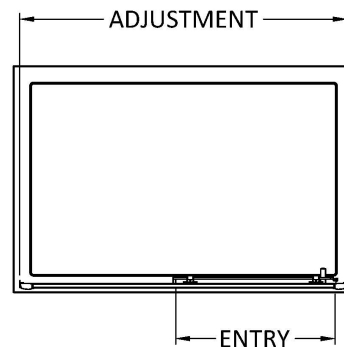

Sales Code: SMSL14-E6

Description: 1900 X 1400mm Sliding Shower Door

**Product Dimensions**

Height (mm):	1900
Width (mm):	1390
Depth (mm):	44
Nett Weight (kg):	41.5

**Packaging Dimensions**

Height (mm):	1962
Width (mm):	45
Length (mm):	870
Gross Weight (kg):	41.5

**Packaging Data**

Box Colour:	Brown Cardboard Box - Printed
Box Qty:	1
Label Size:	100 x 50
Label Colour:	Not Applicable
Label Qty:	0

**Outer Box Dimensions (If Applicable)**

Height (mm):	
Width (mm):	
Depth (mm):	
Length (mm):	
Gross Weight (kg):	
Barcode:	5056678432327

**Product Details**

Country of Origin:	China
Fitting Instruction:	No
CE & UKCA:	No
Profile Material:	Aluminium
Profile Finish:	Chrome
Adjustments (mm):	1355 - 1395mm
Entry Width (mm):	585mm
Swing In Dim (mm):	N/A
Swing Out Dim (mm):	N/A
Radius (mm):	Not Applicable
Glass Thickness (mm):	6
Easy Fit:	Yes
Easy Clean:	No
Handle Style:	Square T Shape Handle
Handle Material:	ABS
Enclosure Design:	Framed
Wheel Type:	Dual, Quick Release
Support Bar Included:	Support Bar Not Included
Extras:	None