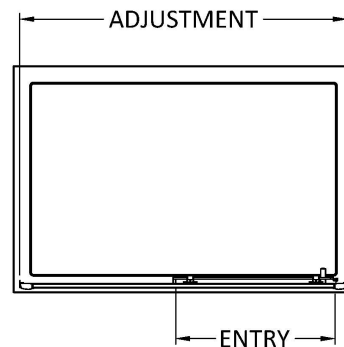

Sales Code: SMSL14BB-E6

Description: 1900 X 1400mm Sliding Shower Door

Product Dimensions

Height (mm):	1900
Width (mm):	1390
Depth (mm):	44
Nett Weight (kg):	41.5

Packaging Dimensions

Height (mm):	1962
Width (mm):	45
Length (mm):	870
Gross Weight (kg):	41.5

Packaging Data

Box Colour:	Brown Cardboard Box - Printed
Box Qty:	1
Label Size:	100 x 50
Label Colour:	Not Applicable
Label Qty:	0

Outer Box Dimensions (If Applicable)

Height (mm):	
Width (mm):	
Depth (mm):	
Length (mm):	
Gross Weight (kg):	
Barcode:	5056678452714

Product Details

Country of Origin:	China
Fitting Instruction:	No
CE & UKCA:	No
Profile Material:	Aluminium
Profile Finish:	Brushed Brass
Adjustments (mm):	1355 - 1395mm
Entry Width (mm):	585mm
Swing In Dim (mm):	N/A
Swing Out Dim (mm):	N/A
Radius (mm):	Not Applicable
Glass Thickness (mm):	6
Easy Fit:	Yes
Easy Clean:	No
Handle Style:	Square T Shape Handle
Handle Material:	ABS
Enclosure Design:	Framed
Wheel Type:	Dual, Quick Release
Support Bar Included:	Support Bar Not Included
Extras:	None