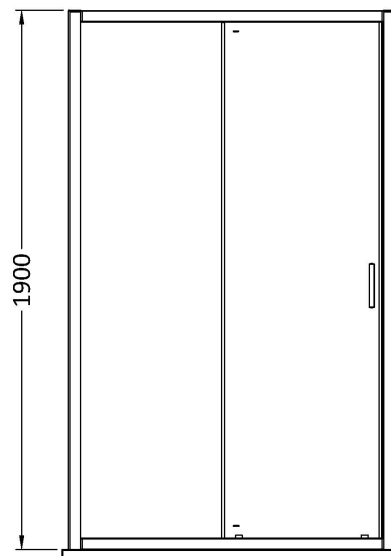

Sales Code: SMSL14BB-E6

Description: 1900 X 1400mm Sliding Shower Door

Product Dimensions

Height (mm):	1900
Width (mm):	1390
Depth (mm):	44
Nett Weight (kg):	41.5

Packaging Dimensions

Height (mm):	1962
Width (mm):	45
Length (mm):	870
Gross Weight (kg):	41.5

Packaging Data

Box Colour:	Brown Cardboard Box - Printed
Box Qty:	1
Label Size:	100 x 50
Label Colour:	Not Applicable
Label Qty:	0

Outer Box Dimensions (If Applicable)

Height (mm):	
Width (mm):	
Depth (mm):	
Length (mm):	
Gross Weight (kg):	
Barcode:	5056678452714

Product Details

Country of Origin:	China
Fitting Instruction:	No
CE & UKCA:	No
Profile Material:	Aluminium
Profile Finish:	Brushed Brass
Adjustments (mm):	1355 - 1395mm
Entry Width (mm):	585mm
Swing In Dim (mm):	N/A
Swing Out Dim (mm):	N/A
Radius (mm):	Not Applicable
Glass Thickness (mm):	6
Easy Fit:	Yes
Easy Clean:	No
Handle Style:	Square T Shape Handle
Handle Material:	ABS
Enclosure Design:	Framed
Wheel Type:	Dual, Quick Release
Support Bar Included:	Support Bar Not Included
Extras:	None