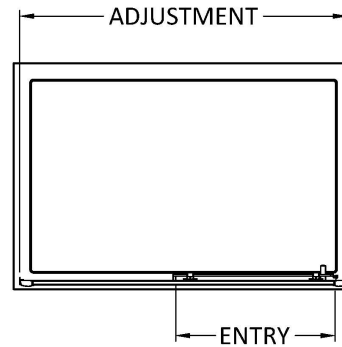

Sales Code: SMSL14BP-E6

Description: 1900 X 1400mm Sliding Shower Door

Product Dimensions

Height (mm):	1900
Width (mm):	1390
Depth (mm):	44
Nett Weight (kg):	41.5

Packaging Dimensions

Height (mm):	1962
Width (mm):	45
Length (mm):	870
Gross Weight (kg):	41.5

Packaging Data

Box Colour:	Brown Cardboard Box - Printed
Box Qty:	1
Label Size:	100 x 50
Label Colour:	Not Applicable
Label Qty:	0

Outer Box Dimensions (If Applicable)

Height (mm):	
Width (mm):	
Depth (mm):	
Length (mm):	
Gross Weight (kg):	
Barcode:	5056678452370

Product Details

Country of Origin:	China
Fitting Instruction:	No
CE & UKCA:	No
Profile Material:	Aluminium
Profile Finish:	Matt Black
Adjustments (mm):	1355 - 1395mm
Entry Width (mm):	585mm
Swing In Dim (mm):	N/A
Swing Out Dim (mm):	N/A
Radius (mm):	Not Applicable
Glass Thickness (mm):	6
Easy Fit:	Yes
Easy Clean:	No
Handle Style:	Square T Shape Handle
Handle Material:	ABS
Enclosure Design:	Framed
Wheel Type:	Dual, Quick Release
Support Bar Included:	Support Bar Not Included
Extras:	None