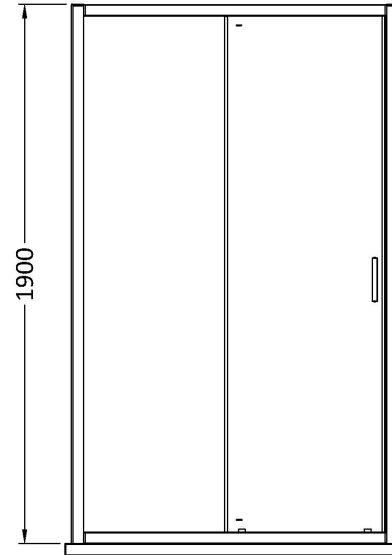

Sales Code: SMSL14BP-E6

Description: 1900 X 1400mm Sliding Shower Door

Product Dimensions

Height (mm):	1900
Width (mm):	1390
Depth (mm):	44
Nett Weight (kg):	41.5

Packaging Dimensions

Height (mm):	1962
Width (mm):	45
Length (mm):	870
Gross Weight (kg):	41.5

Packaging Data

Box Colour:	Brown Cardboard Box - Printed
Box Qty:	1
Label Size:	100 x 50
Label Colour:	Not Applicable
Label Qty:	0

Outer Box Dimensions (If Applicable)

Height (mm):	
Width (mm):	
Depth (mm):	
Length (mm):	
Gross Weight (kg):	
Barcode:	5056678452370

Product Details

Country of Origin:	China
Fitting Instruction:	No
CE & UKCA:	No
Profile Material:	Aluminium
Profile Finish:	Matt Black
Adjustments (mm):	1355 - 1395mm
Entry Width (mm):	585mm
Swing In Dim (mm):	N/A
Swing Out Dim (mm):	N/A
Radius (mm):	Not Applicable
Glass Thickness (mm):	6
Easy Fit:	Yes
Easy Clean:	No
Handle Style:	Square T Shape Handle
Handle Material:	ABS
Enclosure Design:	Framed
Wheel Type:	Dual, Quick Release
Support Bar Included:	Support Bar Not Included
Extras:	None