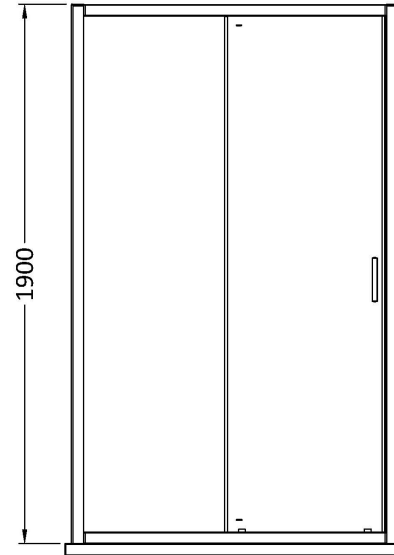

Sales Code: SMSL14BP-E6

Description: 1900 X 1400mm Sliding Shower Door

Product Dimensions

Height (mm):	1900
Width (mm):	1390
Depth (mm):	44
Nett Weight (kg):	41.5

Packaging Dimensions

Height (mm):	1962
Width (mm):	45
Length (mm):	870
Gross Weight (kg):	41.5

Packaging Data

Box Colour:	Brown Cardboard Box - Printed
Box Qty:	1
Label Size:	100 x 50
Label Colour:	Not Applicable
Label Qty:	0

Outer Box Dimensions (If Applicable)

Height (mm):	
Width (mm):	
Depth (mm):	
Length (mm):	
Gross Weight (kg):	
Barcode:	5056678452370

Product Details

Country of Origin:	China
Fitting Instruction:	No
CE & UKCA:	No
Profile Material:	Aluminium
Profile Finish:	Matt Black
Adjustments (mm):	1355 - 1395mm
Entry Width (mm):	585mm
Swing In Dim (mm):	N/A
Swing Out Dim (mm):	N/A
Radius (mm):	Not Applicable
Glass Thickness (mm):	6
Easy Fit:	Yes
Easy Clean:	No
Handle Style:	Square T Shape Handle
Handle Material:	ABS
Enclosure Design:	Framed
Wheel Type:	Dual, Quick Release
Support Bar Included:	Support Bar Not Included
Extras:	None