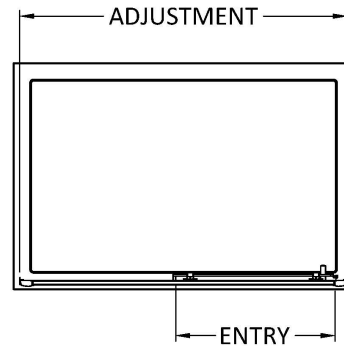

Sales Code: SMSL14BP-E6

Description: 1900 X 1400mm Sliding Shower Door

Product Dimensions

Height (mm):	1900
Width (mm):	1390
Depth (mm):	44
Nett Weight (kg):	41.5

Packaging Dimensions

Height (mm):	1962
Width (mm):	45
Length (mm):	870
Gross Weight (kg):	41.5

Packaging Data

Box Colour:	Brown Cardboard Box - Printed
Box Qty:	1
Label Size:	100 x 50
Label Colour:	Not Applicable
Label Qty:	0

Outer Box Dimensions (If Applicable)

Height (mm):	
Width (mm):	
Depth (mm):	
Length (mm):	
Gross Weight (kg):	
Barcode:	5056678452370

Product Details

Country of Origin:	China
Fitting Instruction:	No
CE & UKCA:	No
Profile Material:	Aluminium
Profile Finish:	Matt Black
Adjustments (mm):	1355 - 1395mm
Entry Width (mm):	585mm
Swing In Dim (mm):	N/A
Swing Out Dim (mm):	N/A
Radius (mm):	Not Applicable
Glass Thickness (mm):	6
Easy Fit:	Yes
Easy Clean:	No
Handle Style:	Square T Shape Handle
Handle Material:	ABS
Enclosure Design:	Framed
Wheel Type:	Dual, Quick Release
Support Bar Included:	Support Bar Not Included
Extras:	None