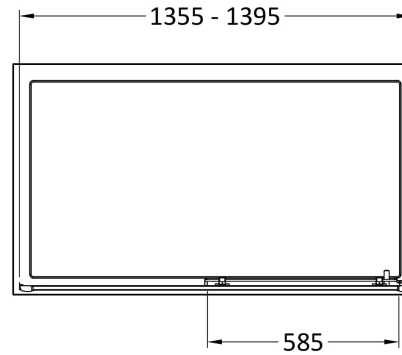

Sales Code: SMSL14BP-E6

Description: 1900 X 1400mm Sliding Shower Door

Product Dimensions

Height (mm):	1900
Width (mm):	1390
Depth (mm):	44
Nett Weight (kg):	41.5

Packaging Dimensions

Height (mm):	1962
Width (mm):	45
Length (mm):	870
Gross Weight (kg):	41.5

Packaging Data

Box Colour:	Brown Cardboard Box - Printed
Box Qty:	1
Label Size:	100 x 50
Label Colour:	Not Applicable
Label Qty:	0

Outer Box Dimensions (If Applicable)

Height (mm):	
Width (mm):	
Depth (mm):	
Length (mm):	
Gross Weight (kg):	
Barcode:	5056678452370

Product Details

Country of Origin:	China
Fitting Instruction:	No
CE & UKCA:	No
Profile Material:	Aluminium
Profile Finish:	Matt Black
Adjustments (mm):	1355 - 1395mm
Entry Width (mm):	585mm
Swing In Dim (mm):	N/A
Swing Out Dim (mm):	N/A
Radius (mm):	Not Applicable
Glass Thickness (mm):	6
Easy Fit:	Yes
Easy Clean:	No
Handle Style:	Square T Shape Handle
Handle Material:	ABS
Enclosure Design:	Framed
Wheel Type:	Dual, Quick Release
Support Bar Included:	Support Bar Not Included
Extras:	None