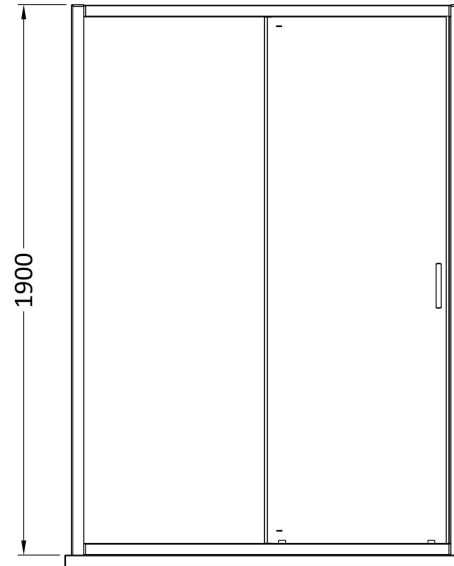

Sales Code: SMSL14BP-E6

Description: 1900 X 1400mm Sliding Shower Door

Product Dimensions

Height (mm):	1900
Width (mm):	1390
Depth (mm):	44
Nett Weight (kg):	41.5

Packaging Dimensions

Height (mm):	1962
Width (mm):	45
Length (mm):	870
Gross Weight (kg):	41.5

Packaging Data

Box Colour:	Brown Cardboard Box - Printed
Box Qty:	1
Label Size:	100 x 50
Label Colour:	Not Applicable
Label Qty:	0

Outer Box Dimensions (If Applicable)

Height (mm):	
Width (mm):	
Depth (mm):	
Length (mm):	
Gross Weight (kg):	
Barcode:	5056678452370

Product Details

Country of Origin:	China
Fitting Instruction:	No
CE & UKCA:	No
Profile Material:	Aluminium
Profile Finish:	Matt Black
Adjustments (mm):	1355 - 1395mm
Entry Width (mm):	585mm
Swing In Dim (mm):	N/A
Swing Out Dim (mm):	N/A
Radius (mm):	Not Applicable
Glass Thickness (mm):	6
Easy Fit:	Yes
Easy Clean:	No
Handle Style:	Square T Shape Handle
Handle Material:	ABS
Enclosure Design:	Framed
Wheel Type:	Dual, Quick Release
Support Bar Included:	Support Bar Not Included
Extras:	None