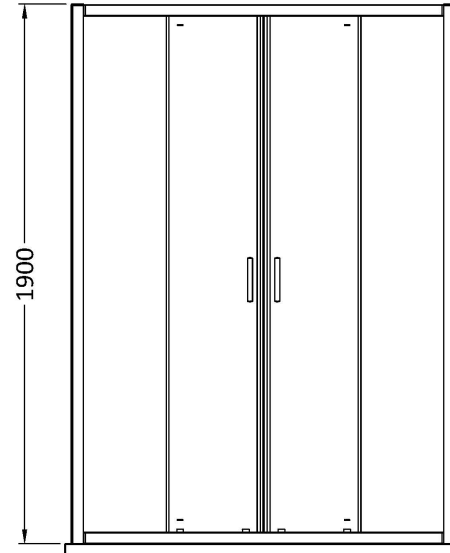

Sales Code: SMSLD14-E6

Description: 1900 X 1400mm Double Sliding Shower Door

**Product Dimensions**

Height (mm):	1900
Width (mm):	1390
Depth (mm):	44
Nett Weight (kg):	42.5

**Packaging Dimensions**

Height (mm):	1962
Width (mm):	535
Length (mm):	60
Gross Weight (kg):	42.5

**Packaging Data**

Box Colour:	Brown Cardboard Box - Printed
Box Qty:	1
Label Size:	100 x 50
Label Colour:	Not Applicable
Label Qty:	0

**Outer Box Dimensions (If Applicable)**

Height (mm):	
Width (mm):	
Depth (mm):	
Length (mm):	
Gross Weight (kg):	
Barcode:	5056678432389

**Product Details**

Country of Origin:	China
Fitting Instruction:	No
CE & UKCA:	No
Profile Material:	Aluminium
Profile Finish:	Chrome
Adjustments (mm):	1345mm - 1390mm
Entry Width (mm):	510mm
Swing In Dim (mm):	N/A
Swing Out Dim (mm):	N/A
Radius (mm):	Not Applicable
Glass Thickness (mm):	6
Easy Fit:	Yes
Easy Clean:	No
Handle Style:	Square T Shape Handle
Handle Material:	ABS
Enclosure Design:	Framed
Wheel Type:	Dual, Quick Release
Support Bar Included:	Support Bar Not Included
Extras:	None