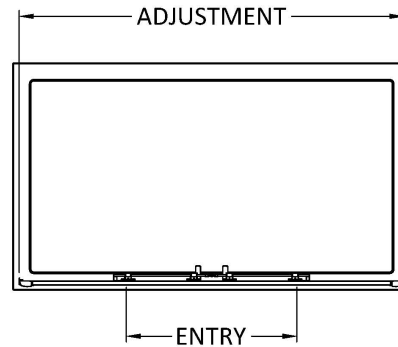

Sales Code: SMSLD14-E6

Description: 1900 X 1400mm Double Sliding Shower Door

**Product Dimensions**

Height (mm):	1900
Width (mm):	1390
Depth (mm):	44
Nett Weight (kg):	42.5

**Packaging Dimensions**

Height (mm):	1962
Width (mm):	535
Length (mm):	60
Gross Weight (kg):	42.5

**Packaging Data**

Box Colour:	Brown Cardboard Box - Printed
Box Qty:	1
Label Size:	100 x 50
Label Colour:	Not Applicable
Label Qty:	0

**Outer Box Dimensions (If Applicable)**

Height (mm):	
Width (mm):	
Depth (mm):	
Length (mm):	
Gross Weight (kg):	
Barcode:	5056678432389

**Product Details**

Country of Origin:	China
Fitting Instruction:	No
CE & UKCA:	No
Profile Material:	Aluminium
Profile Finish:	Chrome
Adjustments (mm):	1345mm - 1390mm
Entry Width (mm):	510mm
Swing In Dim (mm):	N/A
Swing Out Dim (mm):	N/A
Radius (mm):	Not Applicable
Glass Thickness (mm):	6
Easy Fit:	Yes
Easy Clean:	No
Handle Style:	Square T Shape Handle
Handle Material:	ABS
Enclosure Design:	Framed
Wheel Type:	Dual, Quick Release
Support Bar Included:	Support Bar Not Included
Extras:	None