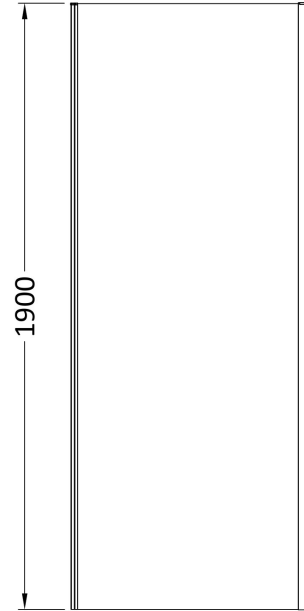

Sales Code: SMSP10-E6

Description: 1900 X 1000mm Side Panel

**Product Dimensions**

|                   |      |
|-------------------|------|
| Height (mm):      | 1900 |
| Width (mm):       | 990  |
| Depth (mm):       | 31   |
| Nett Weight (kg): | 29.5 |

**Packaging Dimensions**

|                    |      |
|--------------------|------|
| Height (mm):       | 1962 |
| Width (mm):        | 990  |
| Length (mm):       | 60   |
| Gross Weight (kg): | 29.5 |

**Packaging Data**

|               |                               |
|---------------|-------------------------------|
| Box Colour:   | Brown Cardboard Box - Printed |
| Box Qty:      | 1                             |
| Label Size:   | 100 x 50                      |
| Label Colour: | Not Applicable                |
| Label Qty:    | 0                             |

**Outer Box Dimensions (If Applicable)**

|                    |               |
|--------------------|---------------|
| Height (mm):       |               |
| Width (mm):        |               |
| Depth (mm):        |               |
| Length (mm):       |               |
| Gross Weight (kg): |               |
| Barcode:           | 5056678432334 |