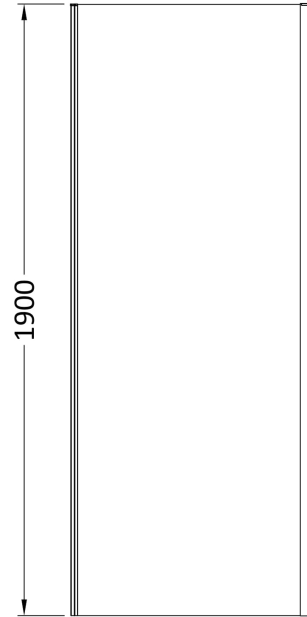

Sales Code: SMSP10-E6

Description: 1900 X 1000mm Side Panel

Product Dimensions

Height (mm):	1900
Width (mm):	990
Depth (mm):	31
Nett Weight (kg):	29.5

Packaging Dimensions

Height (mm):	1962
Width (mm):	990
Length (mm):	60
Gross Weight (kg):	29.5

Packaging Data

Box Colour:	Brown Cardboard Box - Printed
Box Qty:	1
Label Size:	100 x 50
Label Colour:	Not Applicable
Label Qty:	0

Outer Box Dimensions (If Applicable)

Height (mm):	
Width (mm):	
Depth (mm):	
Length (mm):	
Gross Weight (kg):	
Barcode:	5056678432334

Product Details

Country of Origin:	China
Fitting Instruction:	No
CE & UKCA:	No
Profile Material:	Aluminium
Profile Finish:	Chrome
Adjustments (mm):	972mm - 990mm
Entry Width (mm):	N/A
Swing In Dim (mm):	N/A
Swing Out Dim (mm):	N/A
Radius (mm):	Not Applicable
Glass Thickness (mm):	6
Easy Fit:	Yes
Easy Clean:	No
Handle Style:	Not Applicable
Handle Material:	Not Applicable
Enclosure Design:	Semi-Frameless
Wheel Type:	Not Applicable
Support Bar Included:	Support Bar Not Included
Extras:	None