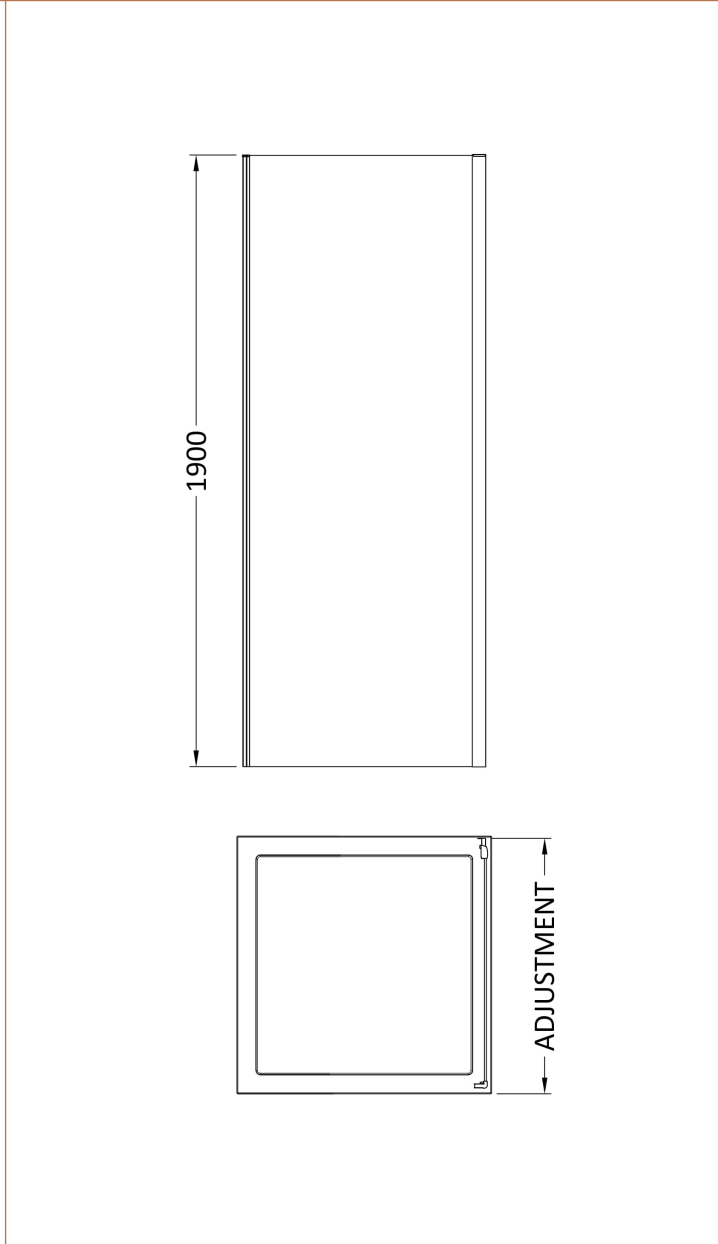

Sales Code: SMSP10BB-E6

Description: 1900 X 1000mm Side Panel

Product Dimensions

Height (mm):	1900
Width (mm):	990
Depth (mm):	31
Nett Weight (kg):	29.5

Packaging Dimensions

Height (mm):	1962
Width (mm):	990
Length (mm):	60
Gross Weight (kg):	29.5

Packaging Data

Box Colour:	Brown Cardboard Box - Printed
Box Qty:	1
Label Size:	100 x 50
Label Colour:	Not Applicable
Label Qty:	0

Outer Box Dimensions (If Applicable)

Height (mm):	
Width (mm):	
Depth (mm):	
Length (mm):	
Gross Weight (kg):	
Barcode:	5056678452721

Product Details

Country of Origin:	China
Fitting Instruction:	No
CE & UKCA:	No
Profile Material:	Aluminium
Profile Finish:	Brushed Brass
Adjustments (mm):	972mm - 990mm
Entry Width (mm):	N/A
Swing In Dim (mm):	N/A
Swing Out Dim (mm):	N/A
Radius (mm):	Not Applicable
Glass Thickness (mm):	6
Easy Fit:	Yes
Easy Clean:	No
Handle Style:	Not Applicable
Handle Material:	Not Applicable
Enclosure Design:	Semi-Frameless
Wheel Type:	Not Applicable
Support Bar Included:	Support Bar Not Included
Extras:	None