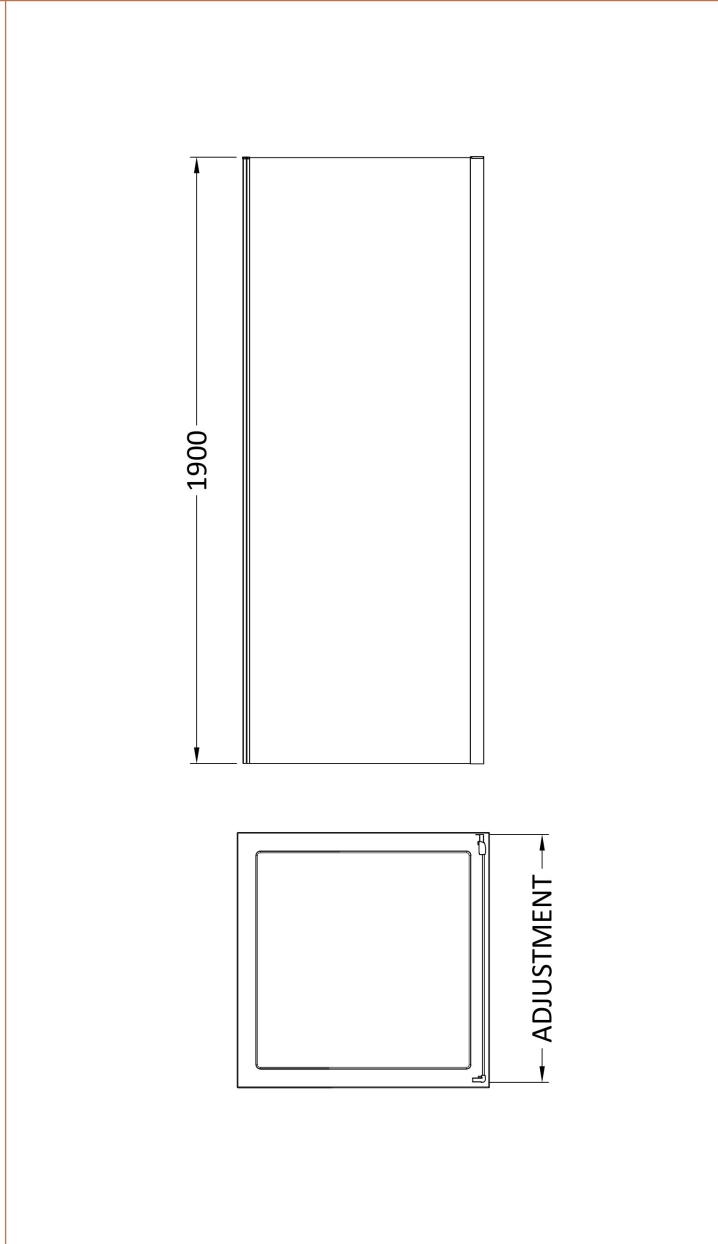

Sales Code: SMSP10BB-E6

Description: 1900 X 1000mm Side Panel

Product Dimensions	
Height (mm):	1900
Width (mm):	990
Depth (mm):	31
Nett Weight (kg):	29.5
Packaging Dimensions	
Height (mm):	1962
Width (mm):	990
Length (mm):	60
Gross Weight (kg):	29.5
Packaging Data	
Box Colour:	Brown Cardboard Box - Printed
Box Qty:	1
Label Size:	100 x 50
Label Colour:	Not Applicable
Label Qty:	0
Outer Box Dimensions (If Applicable)	
Height (mm):	
Width (mm):	
Depth (mm):	
Length (mm):	
Gross Weight (kg):	
Barcode:	5056678452721
Product Details	
Country of Origin:	China
Fitting Instruction:	No
CE & UKCA:	No
Profile Material:	Aluminium
Profile Finish:	Brushed Brass
Adjustments (mm):	972mm - 990mm
Entry Width (mm):	N/A
Swing In Dim (mm):	N/A
Swing Out Dim (mm):	N/A
Radius (mm):	Not Applicable
Glass Thickness (mm):	6
Easy Fit:	Yes
Easy Clean:	No
Handle Style:	Not Applicable
Handle Material:	Not Applicable
Enclosure Design:	Semi-Frameless
Wheel Type:	Not Applicable
Support Bar Included:	Support Bar Not Included
Extras:	None