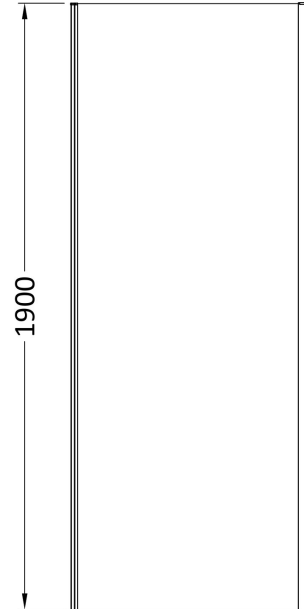

Sales Code: SMSP10BP-E6

Description: 1900 X 1000mm Side Panel

Product Dimensions

Height (mm):	1900
Width (mm):	990
Depth (mm):	31
Nett Weight (kg):	29.5

Packaging Dimensions

Height (mm):	1962
Width (mm):	990
Length (mm):	60
Gross Weight (kg):	29.5

Packaging Data

Box Colour:	Brown Cardboard Box - Printed
Box Qty:	1
Label Size:	100 x 50
Label Colour:	Not Applicable
Label Qty:	0

Outer Box Dimensions (If Applicable)

Height (mm):	
Width (mm):	
Depth (mm):	
Length (mm):	
Gross Weight (kg):	
Barcode:	5056678452387

Product Details

Country of Origin:	China
Fitting Instruction:	No
CE & UKCA:	No
Profile Material:	Aluminium
Profile Finish:	Matt Black
Adjustments (mm):	972mm - 990mm
Entry Width (mm):	N/A
Swing In Dim (mm):	N/A
Swing Out Dim (mm):	N/A
Radius (mm):	Not Applicable
Glass Thickness (mm):	6
Easy Fit:	Yes
Easy Clean:	No
Handle Style:	Not Applicable
Handle Material:	Not Applicable
Enclosure Design:	Semi-Frameless
Wheel Type:	Not Applicable
Support Bar Included:	Support Bar Not Included
Extras:	None