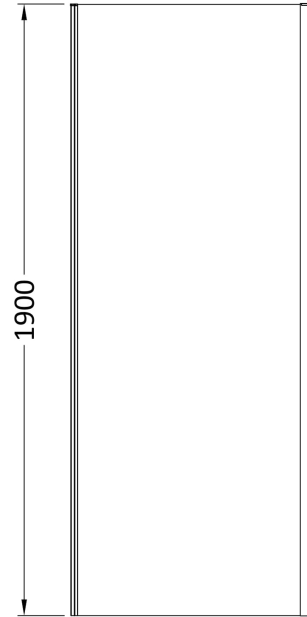

Sales Code: SMSP10BP-E6

Description: 1900 X 1000mm Side Panel

Product Dimensions

| | |
|-------------------|------|
| Height (mm): | 1900 |
| Width (mm): | 990 |
| Depth (mm): | 31 |
| Nett Weight (kg): | 29.5 |

Packaging Dimensions

| | |
|--------------------|------|
| Height (mm): | 1962 |
| Width (mm): | 990 |
| Length (mm): | 60 |
| Gross Weight (kg): | 29.5 |

Packaging Data

| | |
|---------------|-------------------------------|
| Box Colour: | Brown Cardboard Box - Printed |
| Box Qty: | 1 |
| Label Size: | 100 x 50 |
| Label Colour: | Not Applicable |
| Label Qty: | 0 |

Outer Box Dimensions (If Applicable)

| | |
|--------------------|---------------|
| Height (mm): | |
| Width (mm): | |
| Depth (mm): | |
| Length (mm): | |
| Gross Weight (kg): | |
| Barcode: | 5056678452387 |

Product Details

| | |
|-----------------------|--------------------------|
| Country of Origin: | China |
| Fitting Instruction: | No |
| CE & UKCA: | No |
| Profile Material: | Aluminium |
| Profile Finish: | Matt Black |
| Adjustments (mm): | 972mm - 990mm |
| Entry Width (mm): | N/A |
| Swing In Dim (mm): | N/A |
| Swing Out Dim (mm): | N/A |
| Radius (mm): | Not Applicable |
| Glass Thickness (mm): | 6 |
| Easy Fit: | Yes |
| Easy Clean: | No |
| Handle Style: | Not Applicable |
| Handle Material: | Not Applicable |
| Enclosure Design: | Semi-Frameless |
| Wheel Type: | Not Applicable |
| Support Bar Included: | Support Bar Not Included |
| Extras: | None |